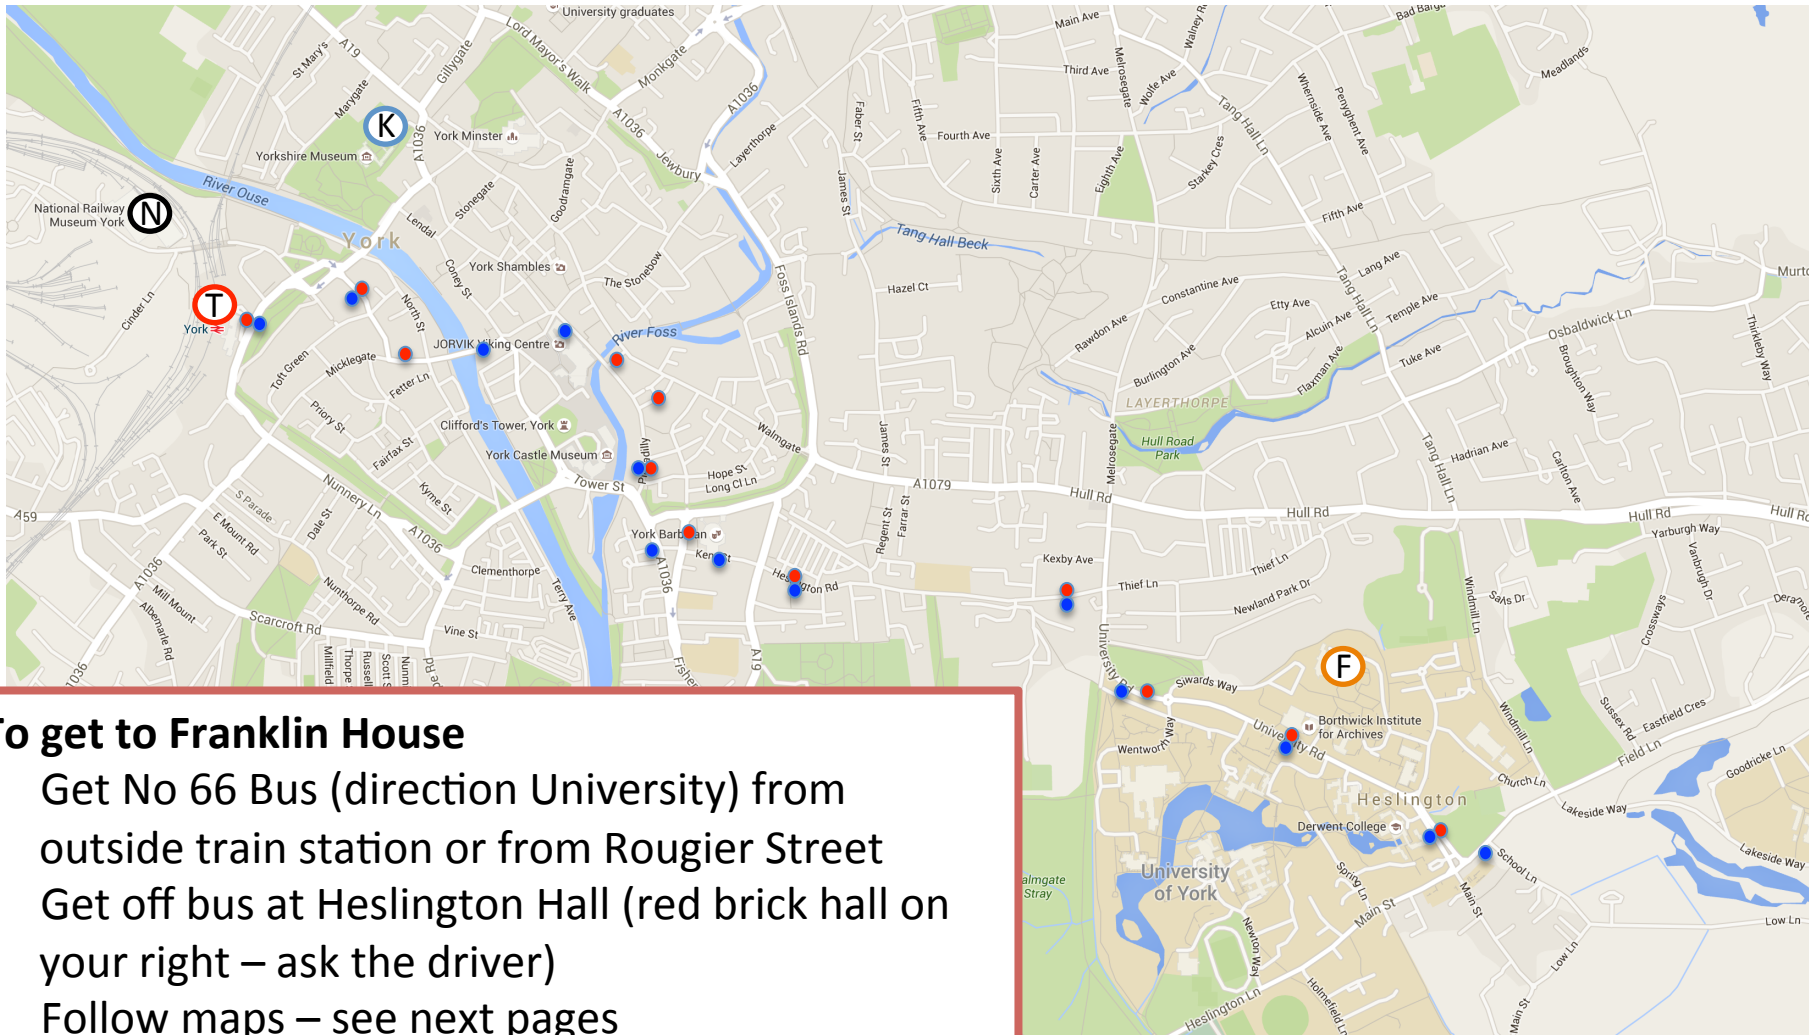

- Ⓚ King's Manor
- Ⓣ Train Station
- Ⓝ National Railway Museum (Conf Dinner)
- ⓕ Franklin House

No 66 Bus stops {
● To University
● To City

To get to Franklin House

- Get No 66 Bus (direction University) from outside train station or from Rougier Street
- Get off bus at Heslington Hall (red brick hall on your right – ask the driver)
- Follow maps – see next pages

(takes about 10-15 mins on bus, bus every 10 mins)

NUSTAR Week 2016

- K** King's Manor
- N** National Railway Museum
- T** Train Station

F Franklin House