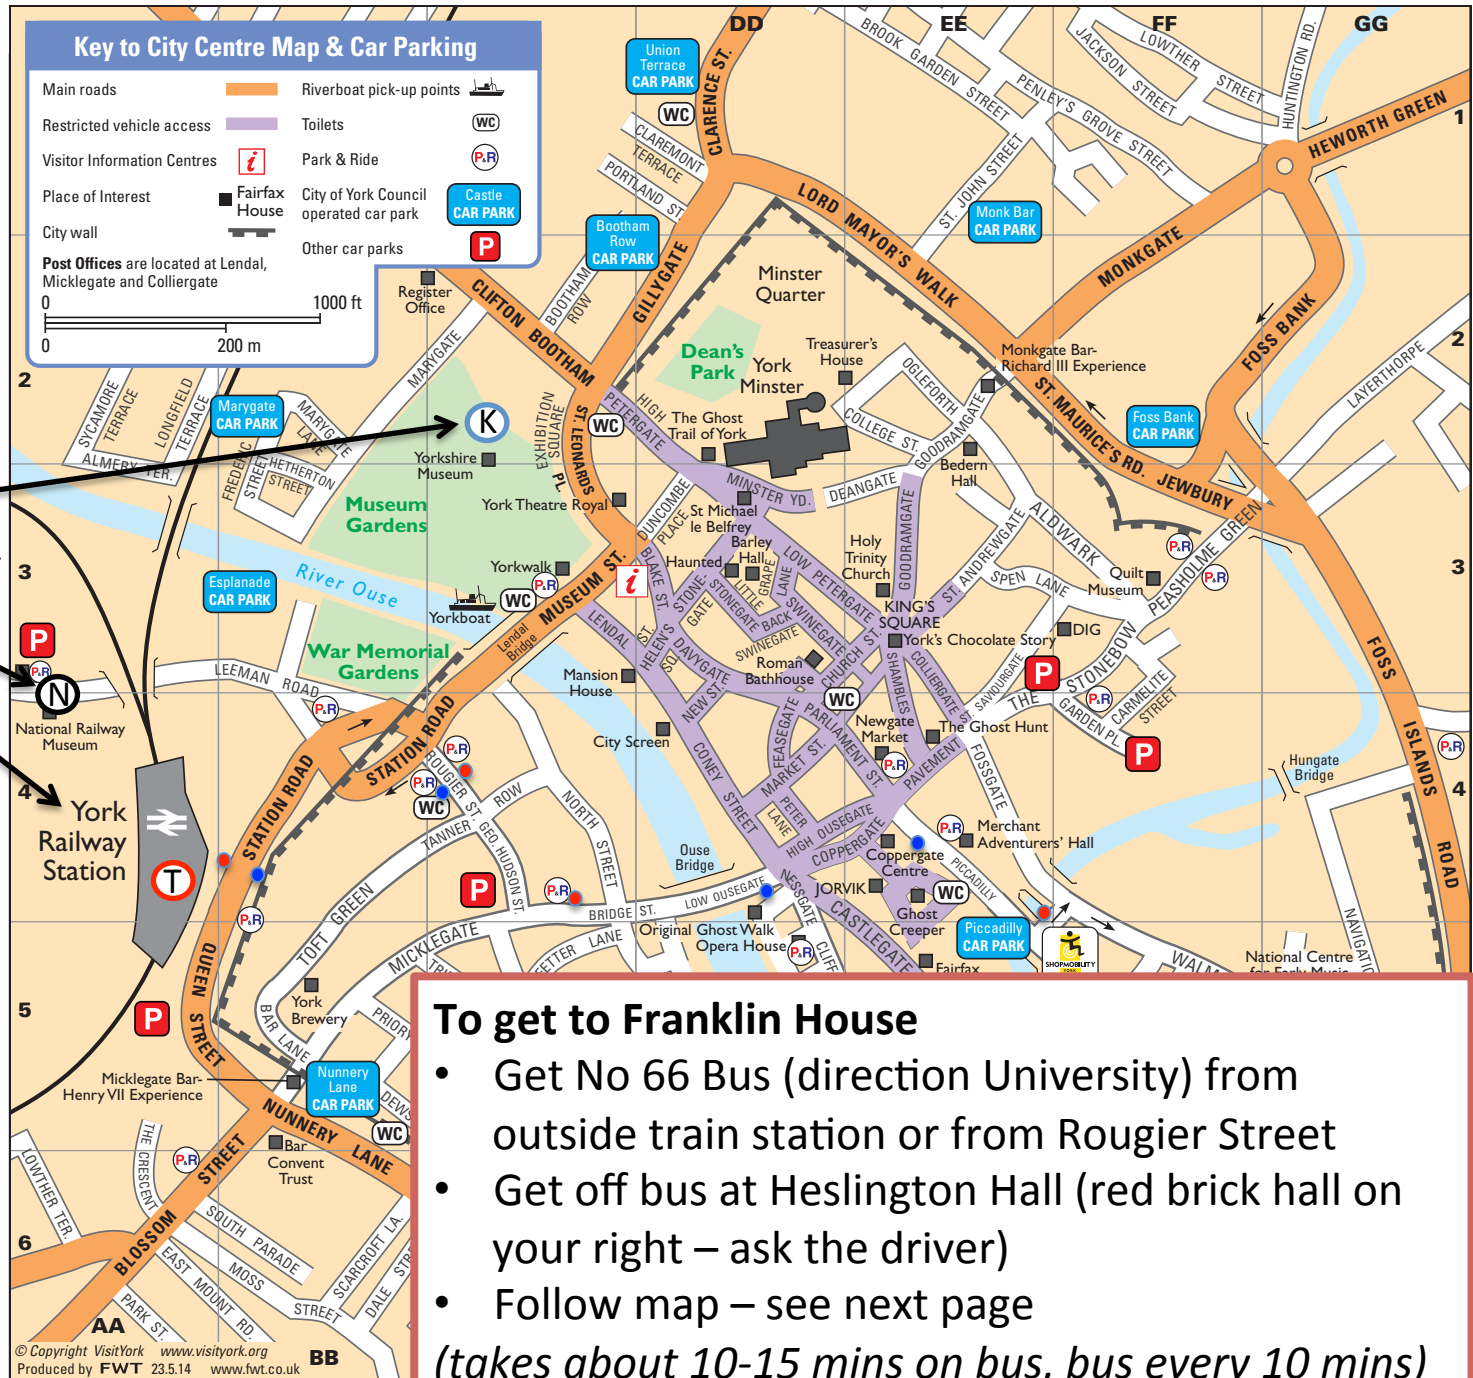

- Ⓚ King's Manor
- Ⓣ Train Station
- Ⓝ National Railway Museum (Conf Dinner)
- ⓕ Franklin House

No 66 Bus stops {
● To University
● To City

To get to Franklin House

- Get No 66 Bus (direction University) from outside train station or from Rougier Street
- Get off bus at Heslington Hall (red brick hall on your right – ask the driver)
- Follow maps – see next pages

(takes about 10-15 mins on bus, bus every 10 mins)

NUSTAR Week 2016

- K** King's Manor
- N** National Railway Museum
- T** Train Station

F Franklin House