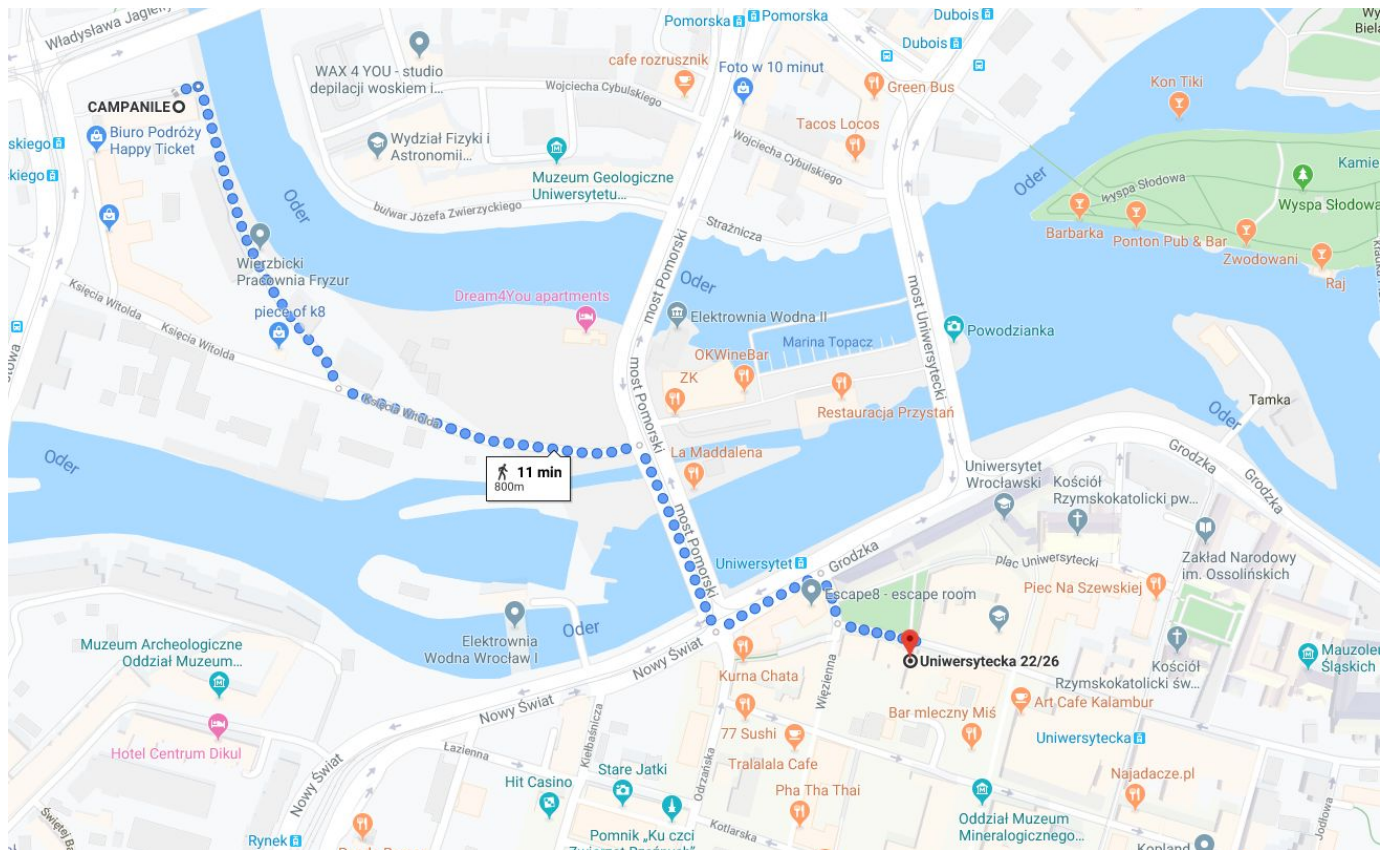

How to get from Campanile to Workshop Venue

Building A, Law Faculty, Uniwersytecka 22/26

11min walk (800m), direction Rynek

<https://goo.gl/maps/BPc79w6M6NBWakRe6>