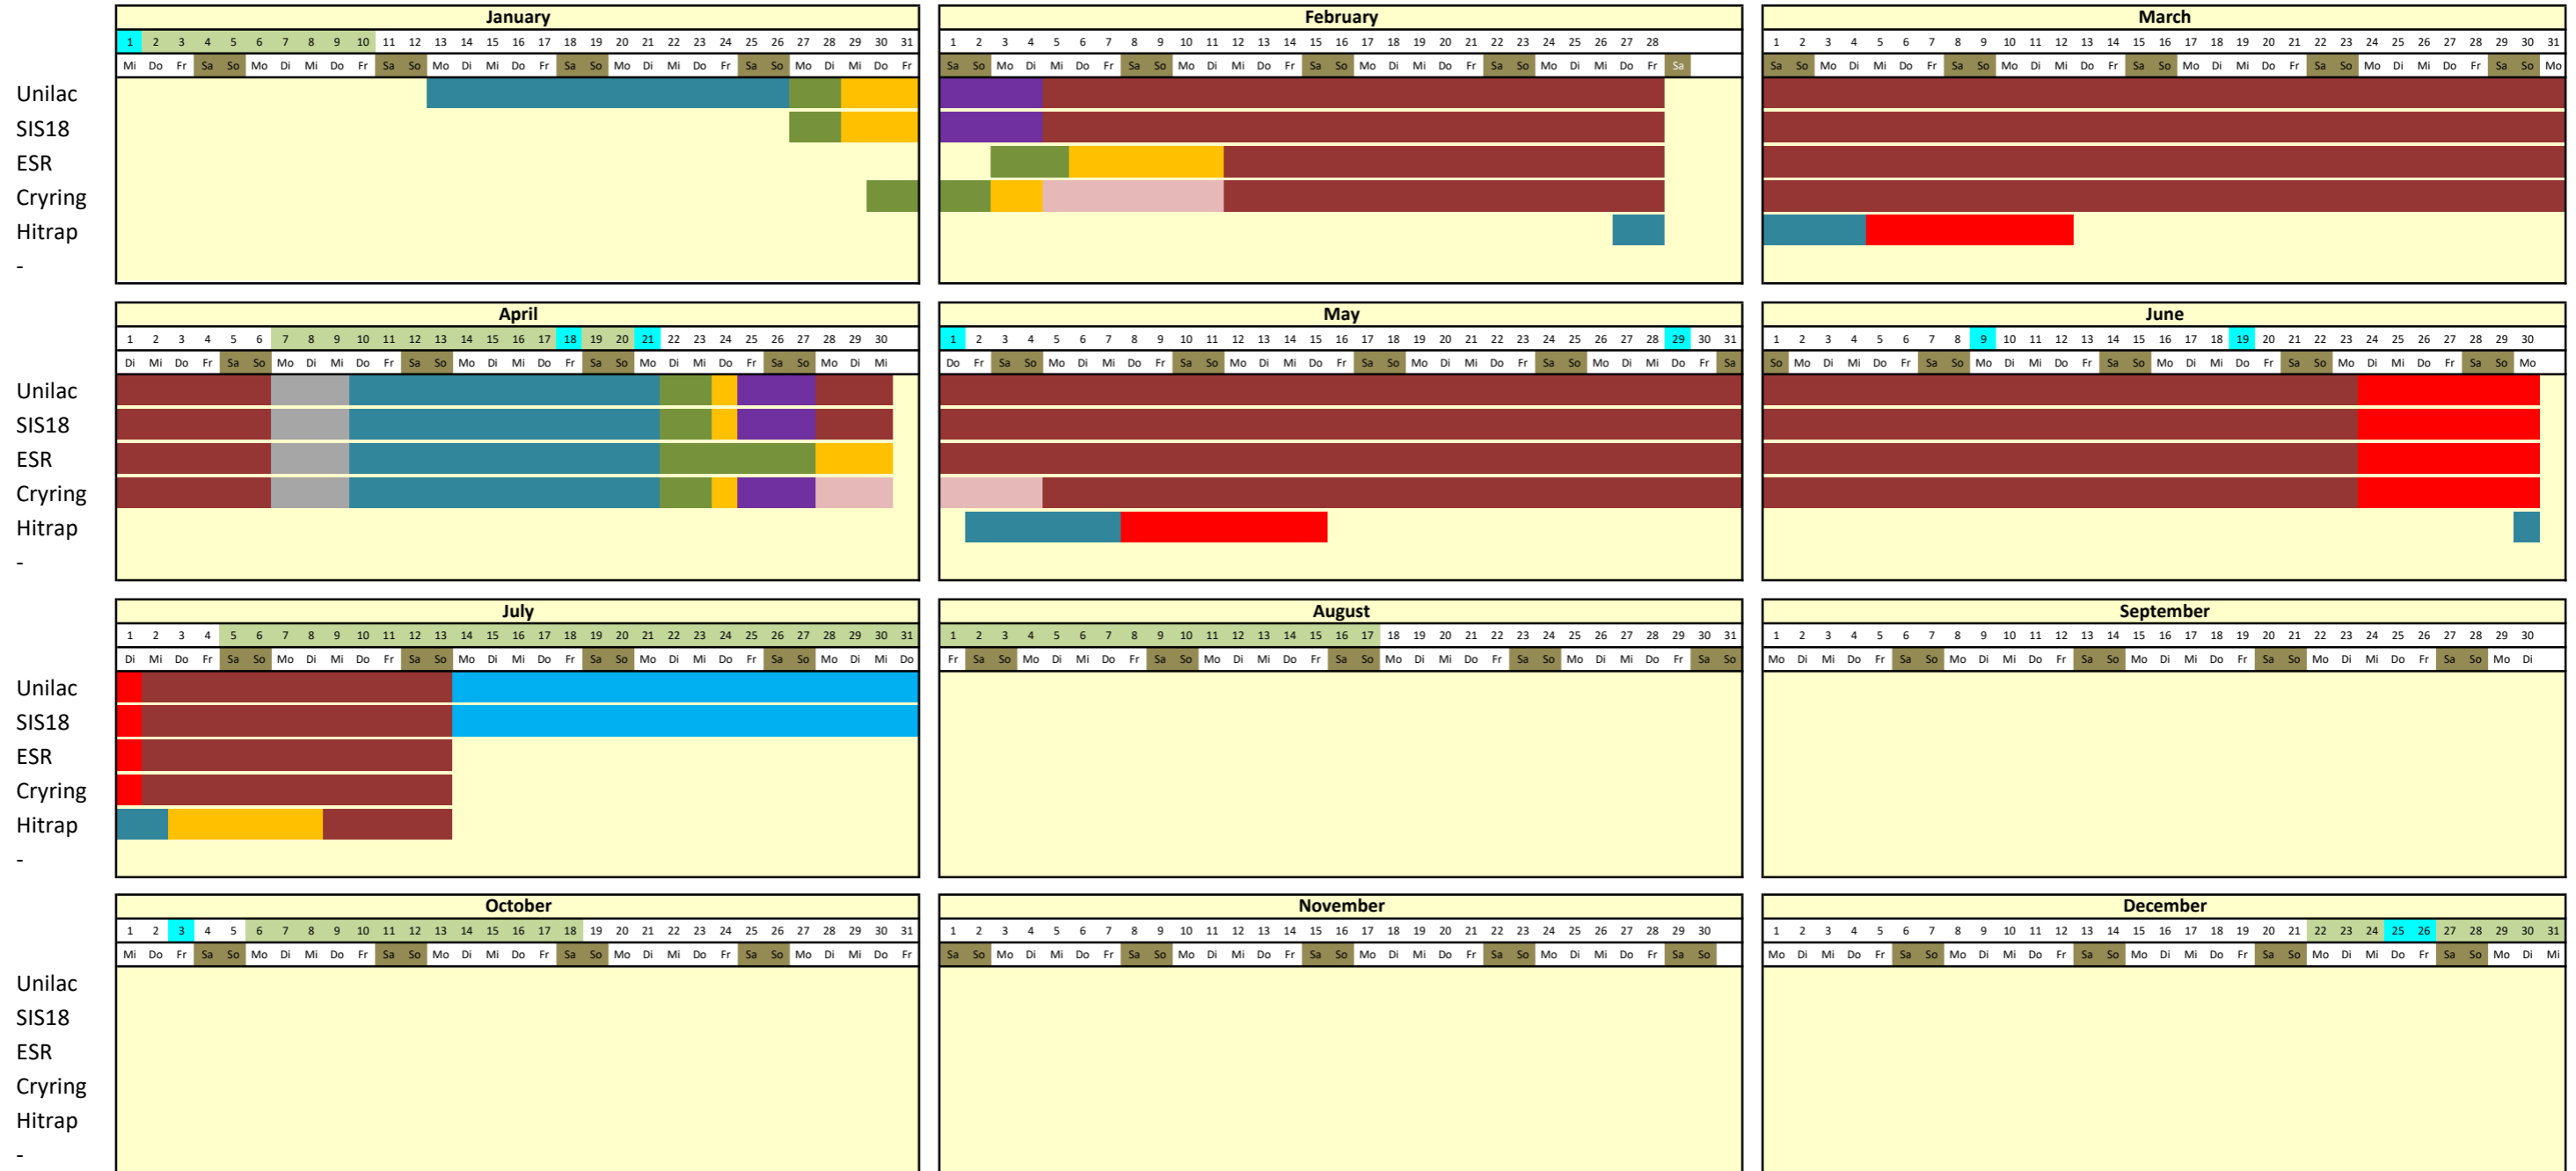

# General Plan of Accelerator Operations 2025

DRAFT 12.03.2024

## Legend

	Bake Out
	Dry-Run
	Commissioning without Beam
	Beam Commissioning
	Physics Run
	Engineering Run / Machine Studies
	UNILAC-RF commissioning
	§88 radiation safety check
	Operator Training
	Physics Run Crying standalone
	Controlsystem Test with beam
	Maintenance break

## User Beamtime

	Days:	Shifts:
Unilac	130	390
SIS18	130	390
ESR	120	360
Crying	116	348

## Information

- \*
- \*
- \*
- \*

HKR besetzt 179