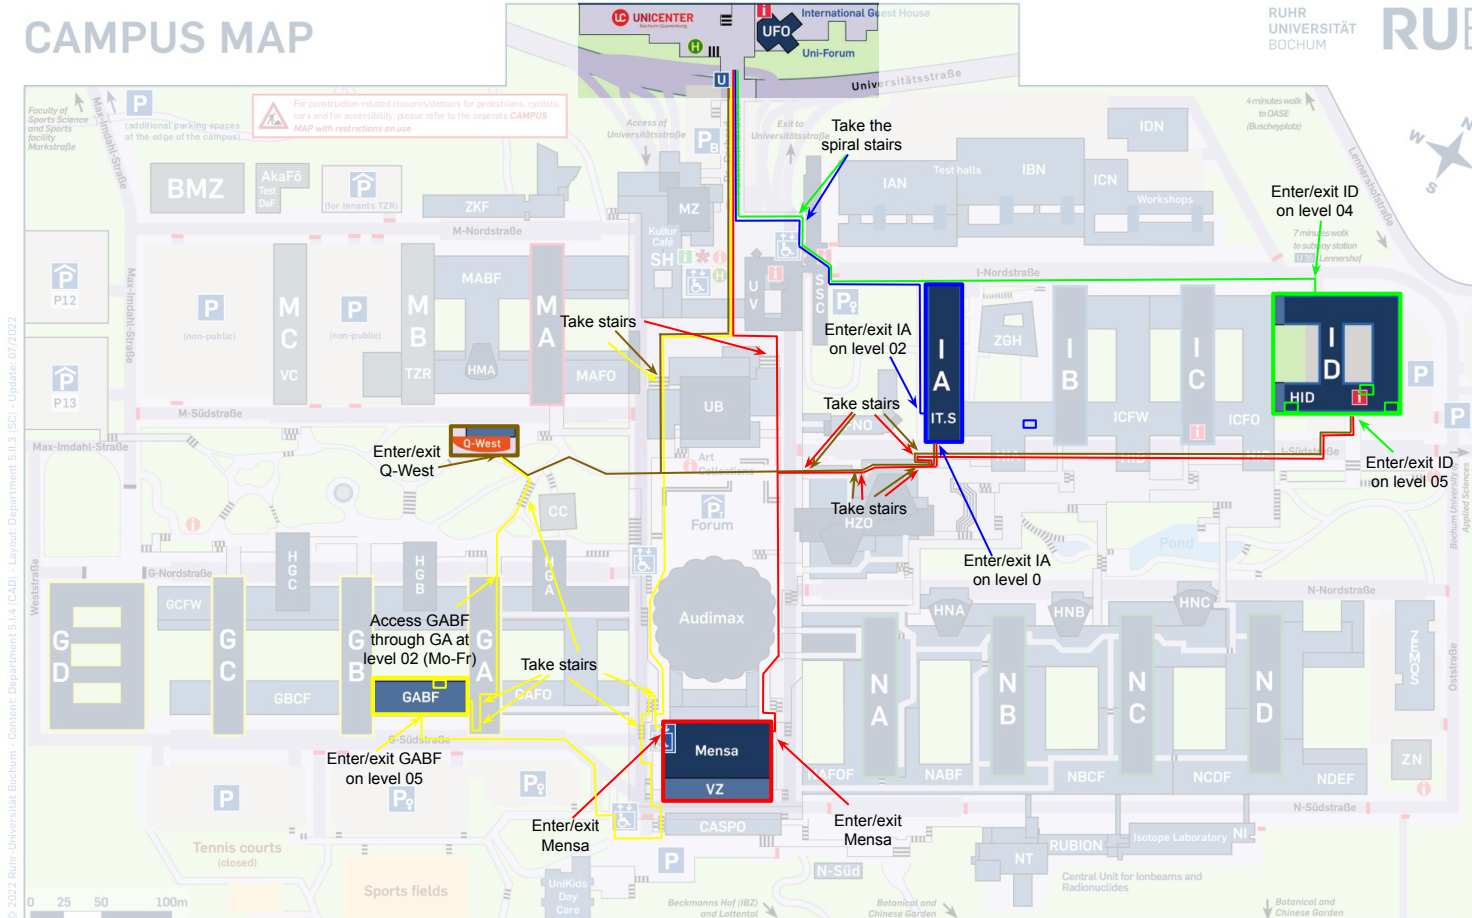

CAMPUS MAP

www.rub.de

- Walkway
- Stairs
- Street
- Street below the campus
- Green space
- Wall
- Gate (access restricted)
- Gate (access closed)

- Information
- Information board
- Internal information
- Outdoor elevator
- Subway station
- Bus stop

- Parking lot
- Parking garage
- Women's parking
- Visitor's parking
- Central parking garage (underground)

- **UB** University Library
- **UV** University Administration
- **VC** Vita Campus
- **VZ** Event Center
- **ZEMOS** Center for Molecular Spectroscopy and Simulation of Solvent-Mediated Processes
- **ZGH** Center for Interface-Dominated High Performance Materials
- **ZN** Center for Neuroinformatics

1. **ZKF** Center for Clinical Research
2. **Notes:**
   GA, IA, NA, HA = Main building of building row
   Guide colours (contour): G-row = yellow | I-row = blue | M-row = red | N-row = green
   GAFO = flat area of the GA-building (example)
   HA = lecture hall of the IA-building (example)
   NA 1/128 = building NA | floor 1 | room 128 (example)
   Floor 1 = 1st upper floor | floor 01 = 1st lower floor
   ⬇️ Downstairs via elevator or stairs to the printing center and Ⓡ as well as Ⓡ lines 320, 370, 377