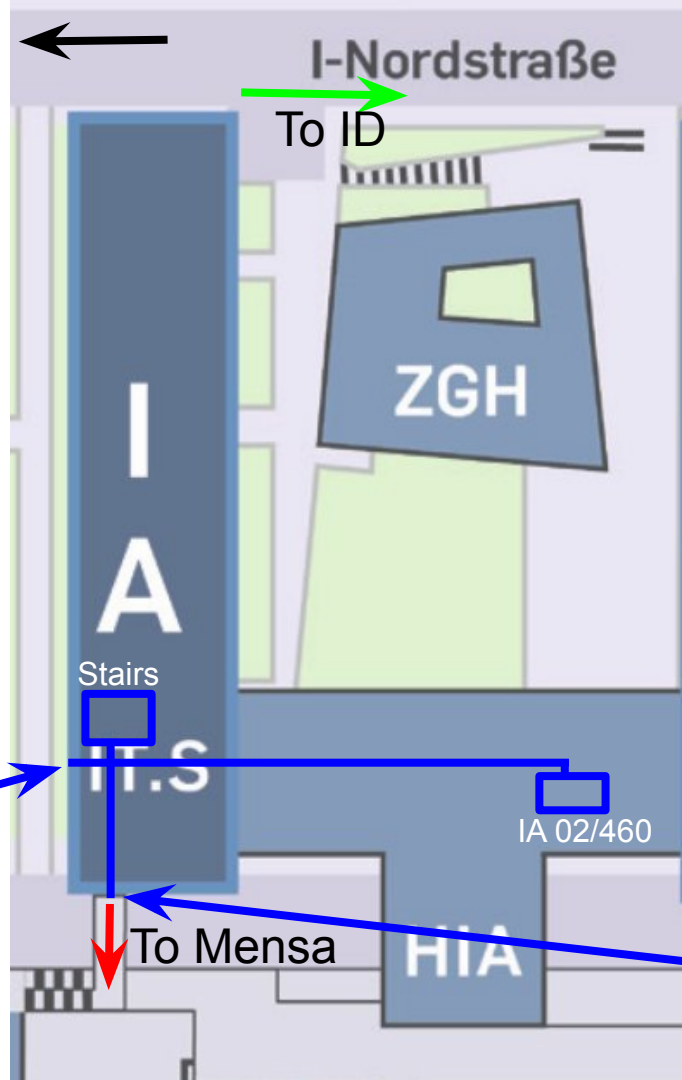

- Walkway
- Stairs
- Street
- Street below the campus
- Green space
- Wall
- Gate (access restricted)
- Gate (access closed)

- Information
- Information board
- Internal information
- Outdoor elevator
- Subway station
- Bus stop

- ZKF** Center for Clinical Research
- Notes:**
 GA, IA, NA, HA = Main building of building row
 Guide colours (contour): G-row = yellow | I-row = blue | M-row = red | N-row = green
 GAFO = flat area of the GA-building (example)
 HA = lecture hall of the IA-building (example)
 NA 1/128 = building NA | floor 1 | room 128 (example)
 Floor 1 = 1st upper floor | floor 01 = 1st lower floor
 ⬇️ Downstairs via elevator or stairs to the printing center and Ⓡ as well as Ⓡ lines 320, 370, 377

To City ←

I-Nordstraße →

To ID →

I
A

ZGH

Stairs

IT.S

IA 02/460

Enter/exit IA on level 02

To Mensa ↓

HIA

Enter/exit IA on level 0

To City
To IA

Enter/exit ID on level 04

ID 03/411

IID