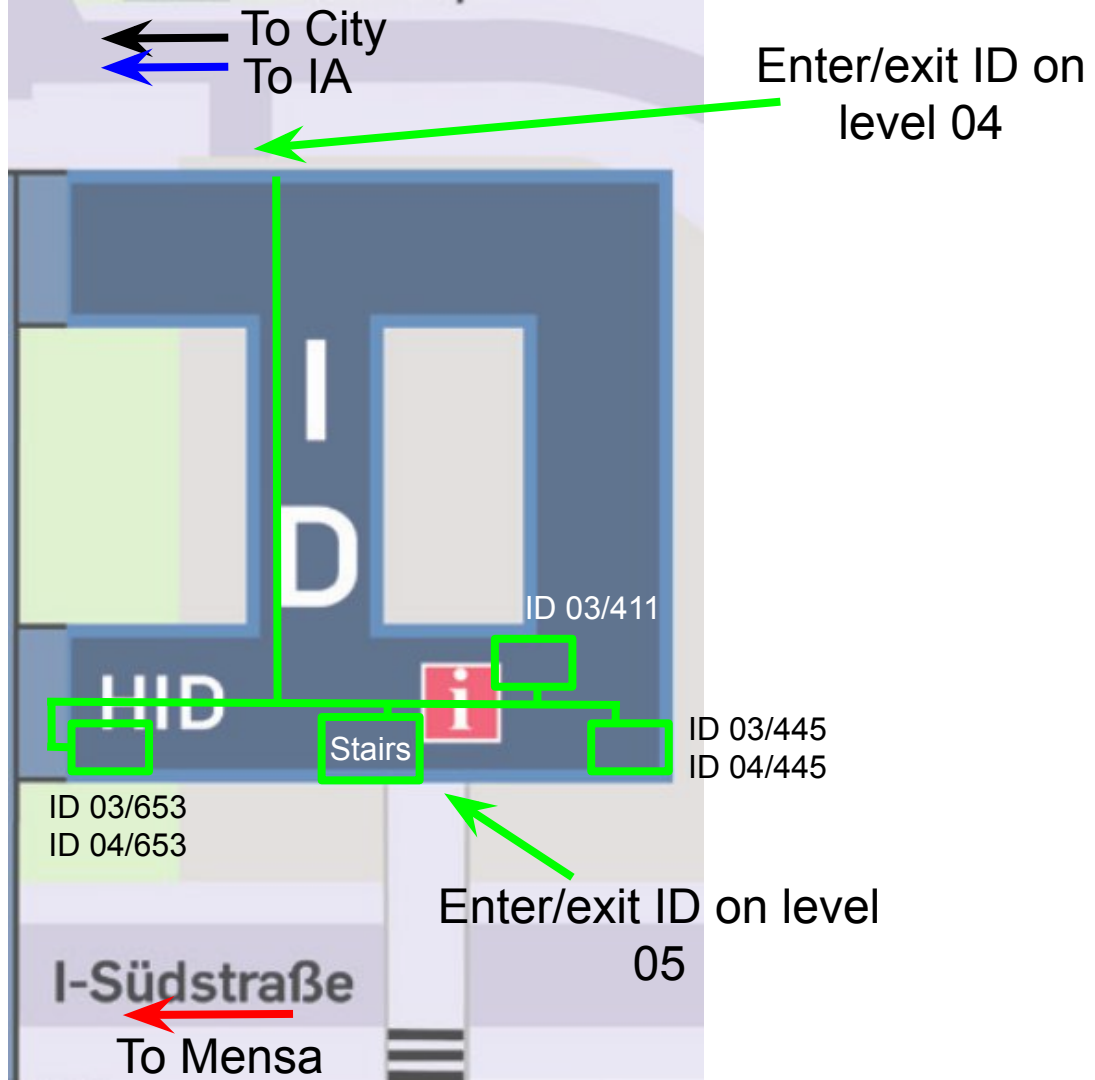

- Walkway
- Stairs
- Street
- Street below the campus
- Green space
- Wall
- Gate (access restricted)
- Gate (access closed)

- Information
- Information board
- Internal information
- Outdoor elevator
- Subway station
- Bus stop

- ZKF** Center for Clinical Research
- Notes:**
 GA, IA, NA, HA = Main building of building row
 Guide colours (contour): G-row = yellow | I-row = blue | M-row = red | N-row = green
 GAFO = flat area of the GA-building (example)
 HA = lecture hall of the IA-building (example)
 NA 1/128 = building NA | floor 1 | room 128 (example)
 Floor 1 = 1st upper floor | floor 01 = 1st lower floor
 ⬇️ Downstairs via elevator or stairs to the printing center and Ⓡ as well as Ⓡ lines 320, 370, 377

To City ←

I-Nordstraße →

To ID →

I
A

ZGH

Stairs

IT.S

IA 02/460

Enter/exit IA on level 02

To Mensa ↓

HIA

Enter/exit IA on level 0

To City
To IA

Enter/exit ID on level 04

ID 03/411

IID