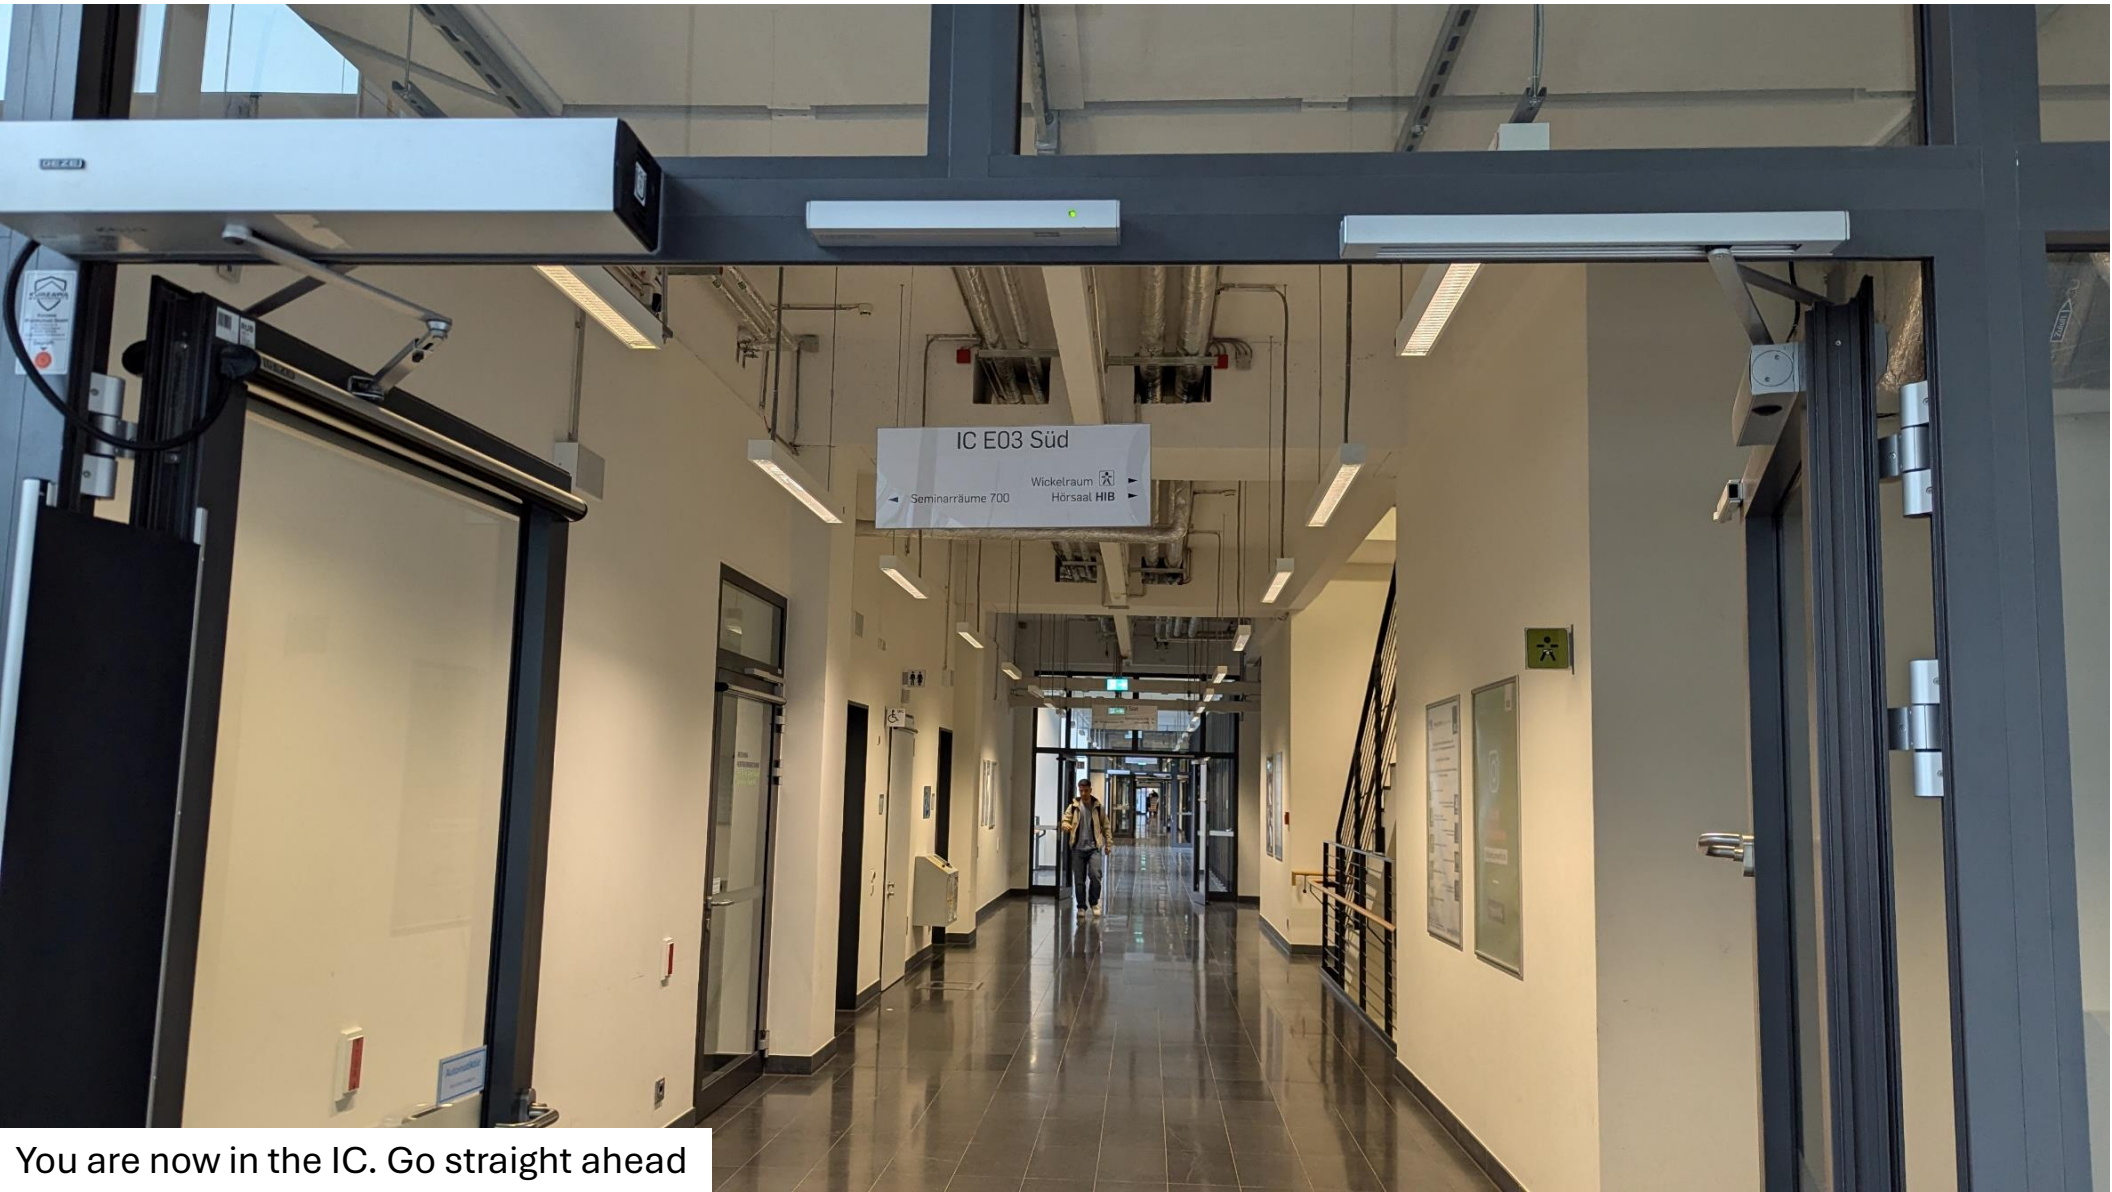

Go still straight ahead until you reached the sign from the next picture

Go down the stairs on the left
(On your the right side is IA 02/460)

Go down the stairs and turn half-right

Pass the door and go straight

You are now in the IB. Go straight ahead

You are now in the IC. Go straight ahead

IC E03 Süd

▲ Aufzug
◀ CIP-Pool 300 Seminarräume 440 ▶
◀ Student. Arbeitsräume 300 Hörsaal HIC ▶

You are still in the IC. Pass the door to the ID