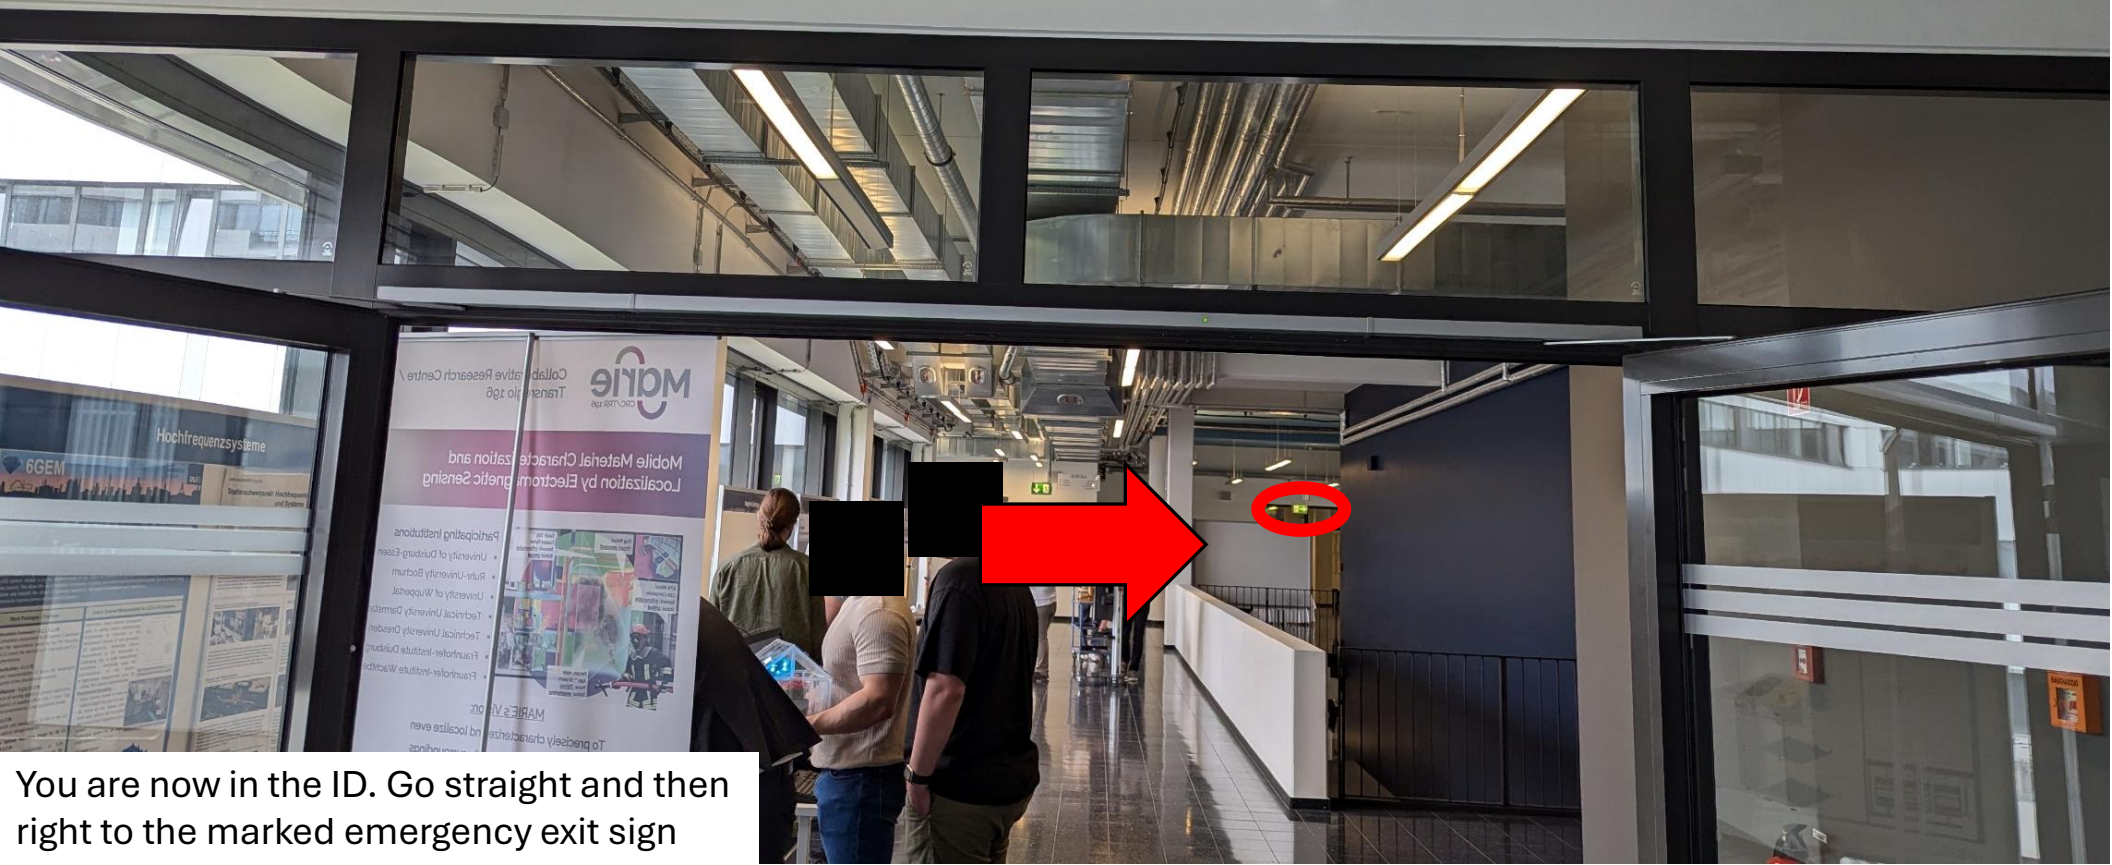

You are now in the IB. Go straight ahead

You are now in the IC. Go straight ahead

IC E03 Süd

▲ Aufzug
◀ CIP-Pool 300 Seminarräume 440 ▶
◀ Student. Arbeitsräume 300 Hörsaal HIC ▶

You are still in the IC. Pass the door to the ID

ID 03 Süd

▲ Aufzug	CIP-Pool ▲
▲ Cafeteria	Bibliothek ▲
▲ Reception	Seminarräume ▲
	Hörsaal ▶

You are now in the ID. Go straight and then right to the marked emergency exit sign

Pass the door and go straight