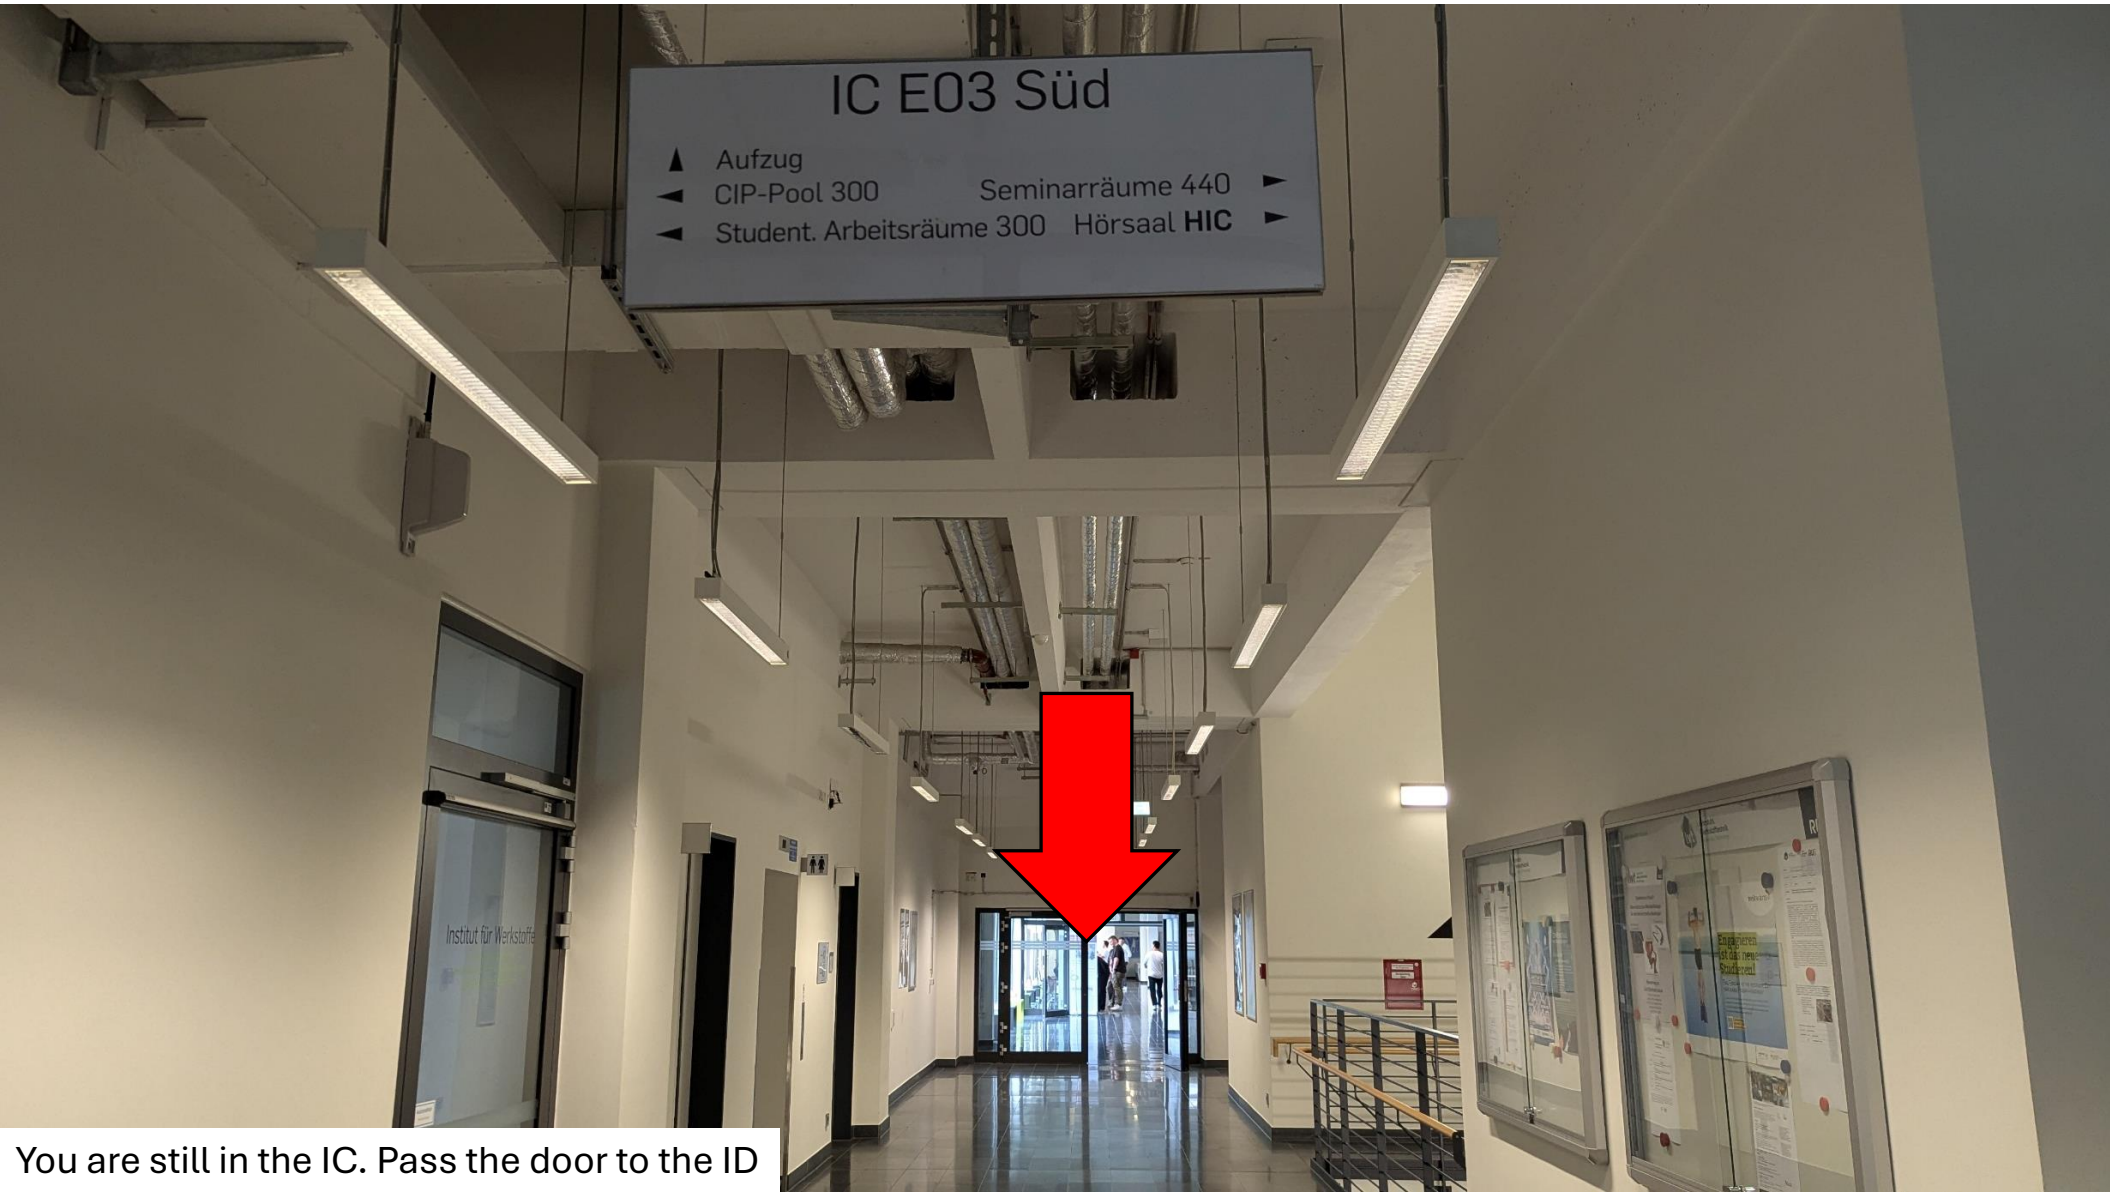

IA E02 Süd

▲	Aufzüge
▲	Hörsaal HA
▲	Seminarräume 400
▶	Sanitätsraum
▶	Labore GMG
▶	Ausgang Süd
▶	Präparation GMG
▶	Werkstatt GMG
▶	Labore GMG

Go straight ahead until you reached the sign from the next picture

Go still straight ahead until you reached the sign from the next picture

Go down the stairs on the left
(On your the right side is IA 02/460)

Go down the stairs and turn half-right

Pass the door and go straight

IB E03 Süd
Aufzüge ▲
Sanitätsraum 130 ▶
CIP- Raum 131 ▶
Hörsaal HIB ▶
IC ▲
Ausgang Süd ▶
◀ Labore GMG

IB E03 Süd
Aufzüge ▲
Sanitätsraum 130 ▶
CIP- Raum 131 ▶
Hörsaal HIB ▶
IC ▲
Ausgang Süd ▶
◀ Labore GMG

You are now in the IB. Go straight ahead

You are now in the IC. Go straight ahead

IC E03 Süd

▲ Aufzug
◀ CIP-Pool 300 Seminarräume 440 ▶
◀ Student. Arbeitsräume 300 Hörsaal HIC ▶

You are still in the IC. Pass the door to the ID