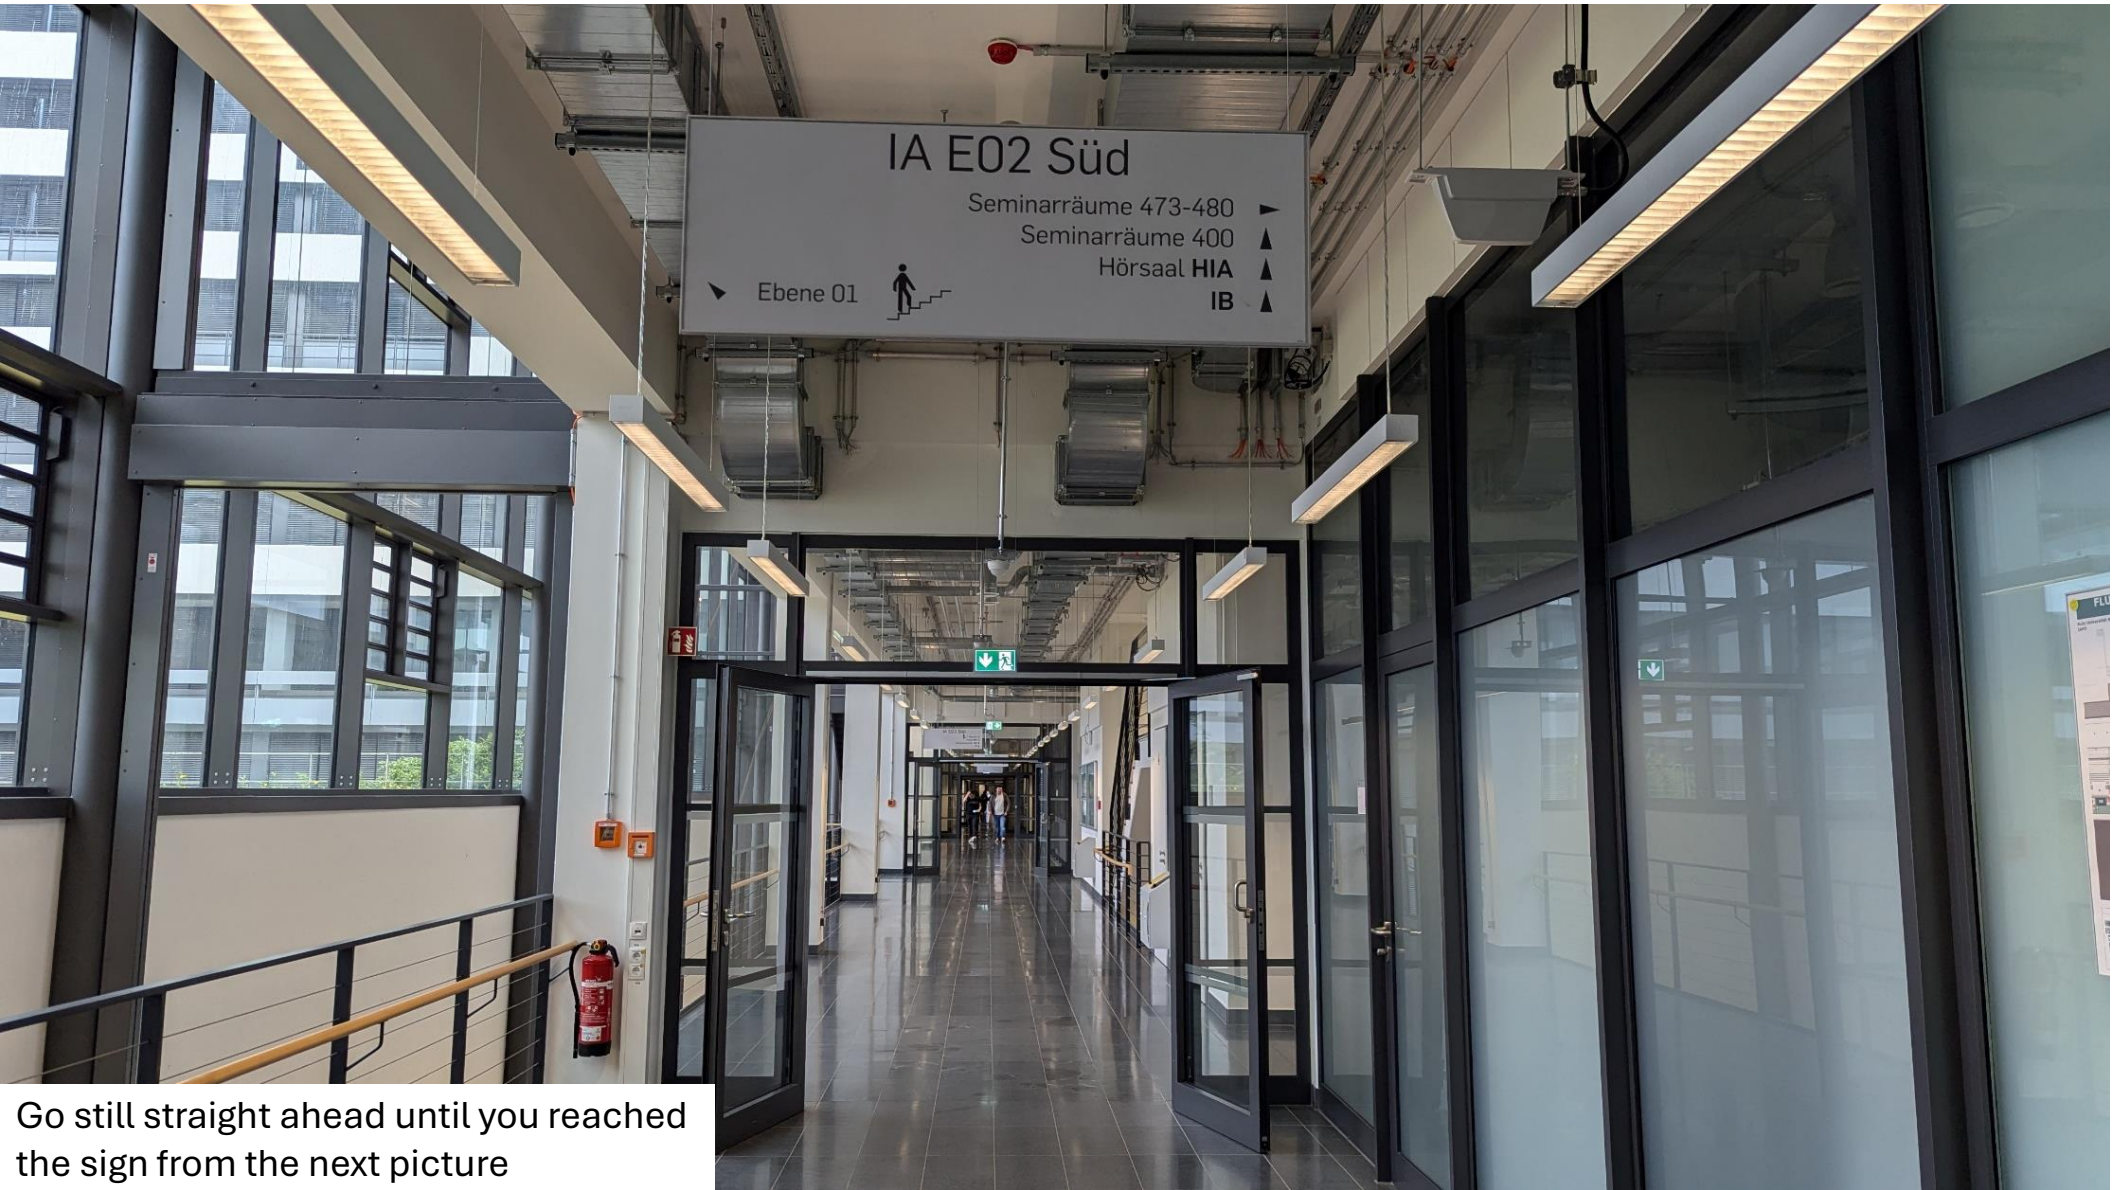

Go still straight ahead until you reached the sign from the next picture