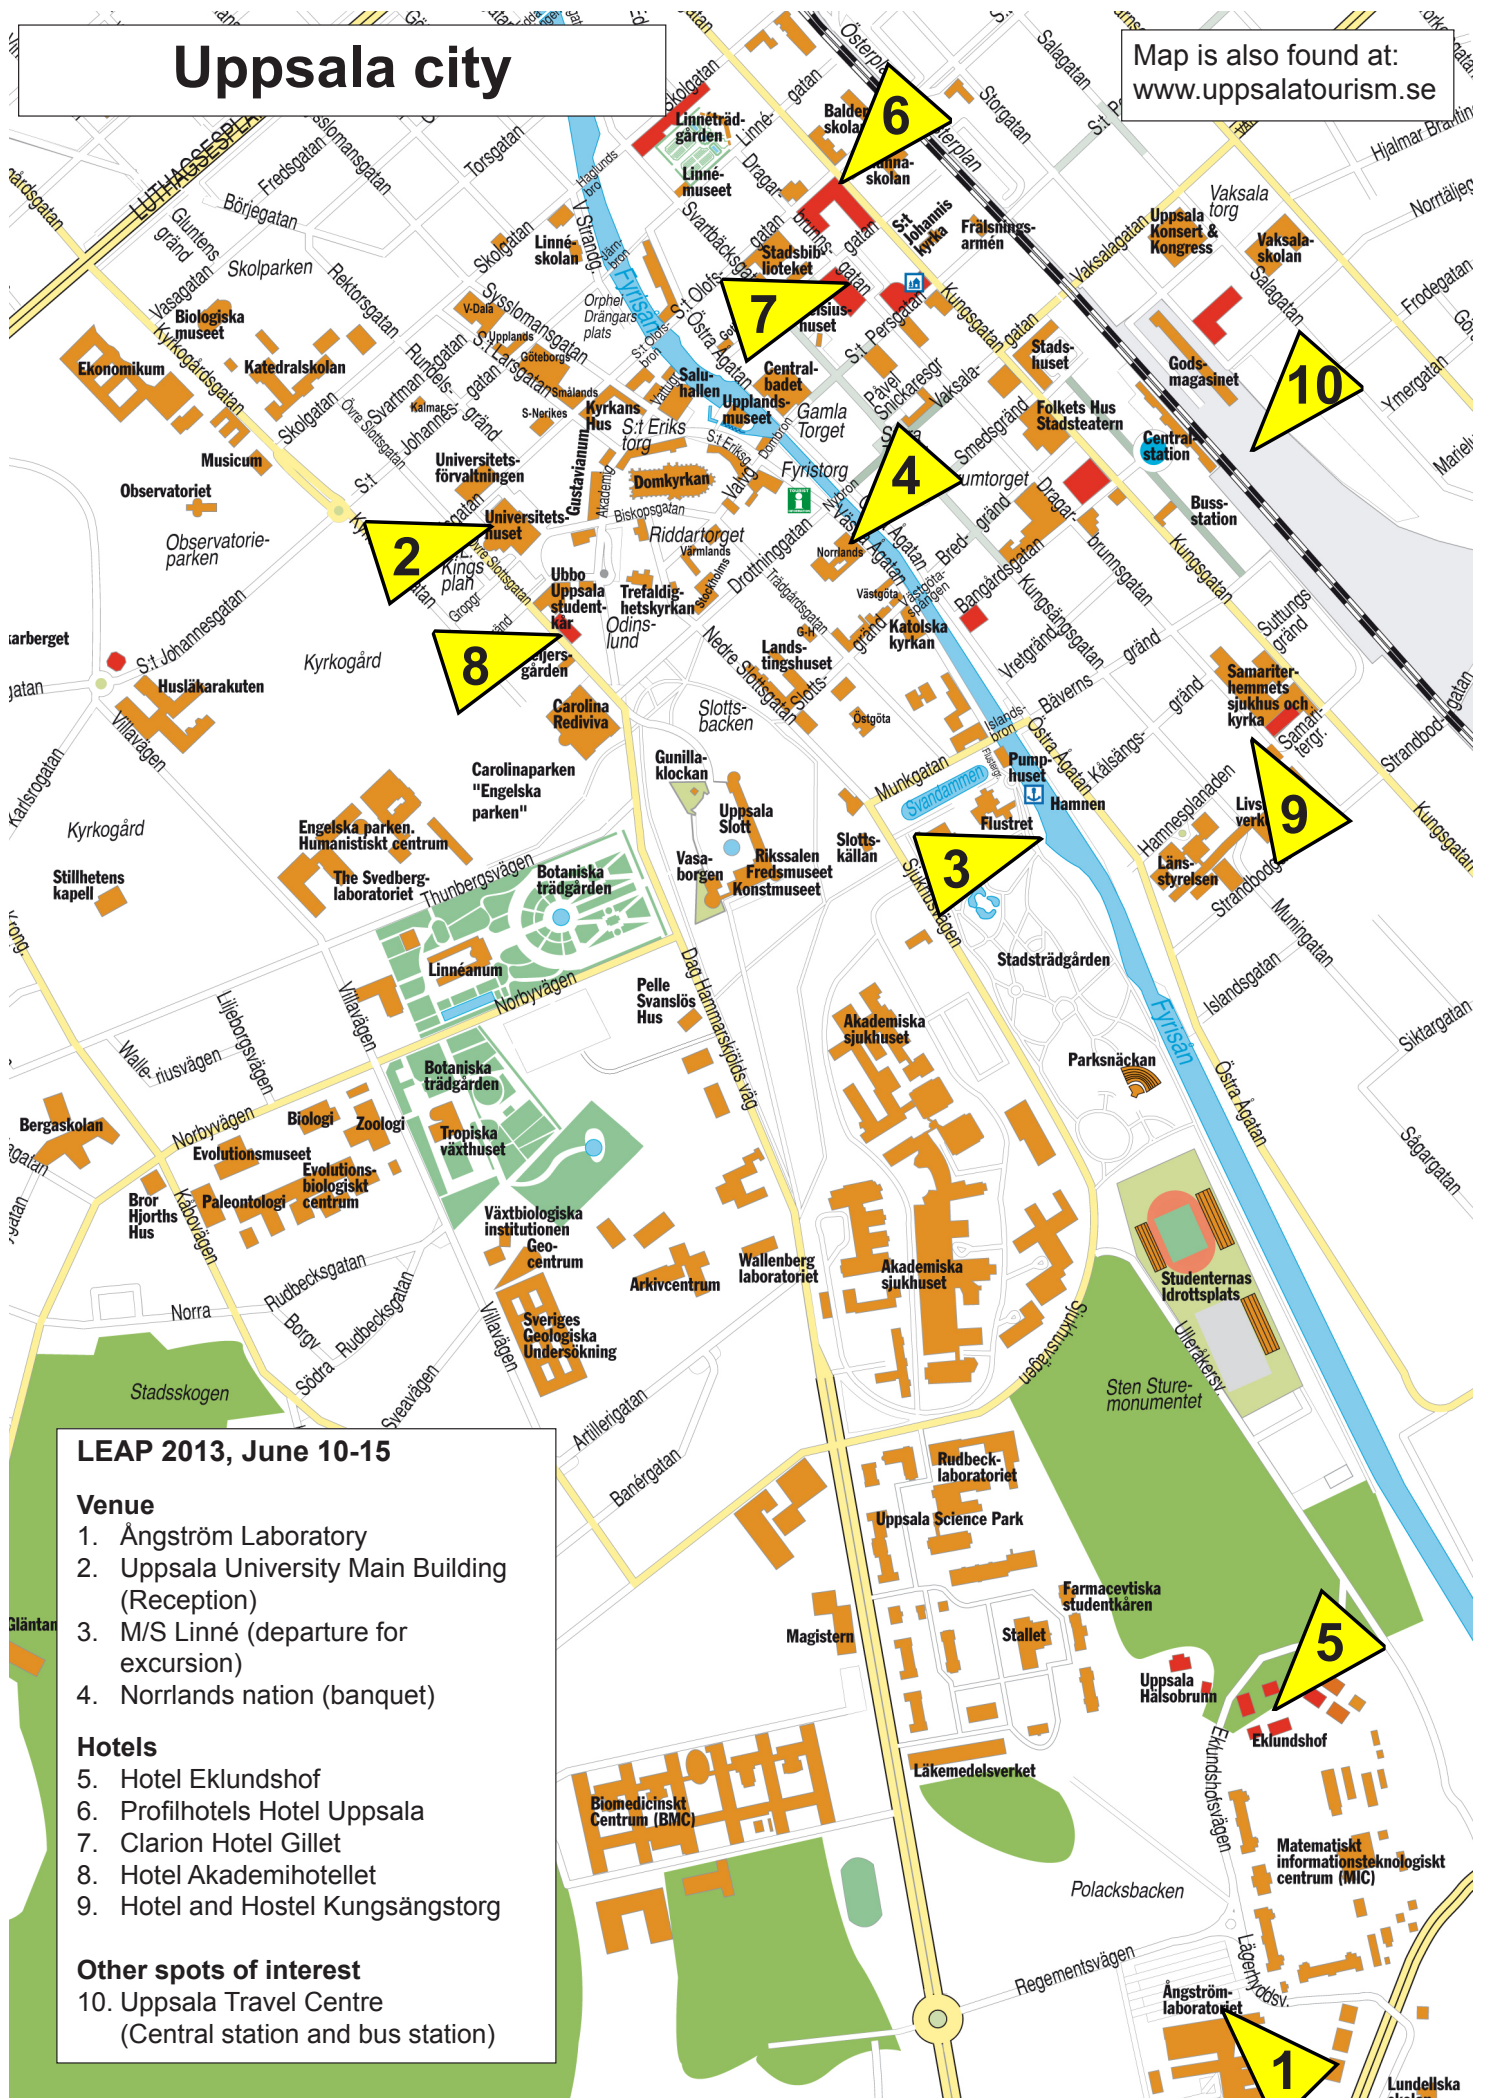

Uppsala city

Map is also found at:
www.uppsalatourism.se

LEAP 2013, June 10-15

Venue

1. Ångström Laboratory
2. Uppsala University Main Building (Reception)
3. M/S Linné (departure for excursion)
4. Norrlands nation (banquet)

Hotels

5. Hotel Eklundshof
6. Profilhotels Hotel Uppsala
7. Clarion Hotel Gillet
8. Hotel Akademihotellet
9. Hotel and Hostel Kungsängstorg

Other spots of interest

10. Uppsala Travel Centre (Central station and bus station)