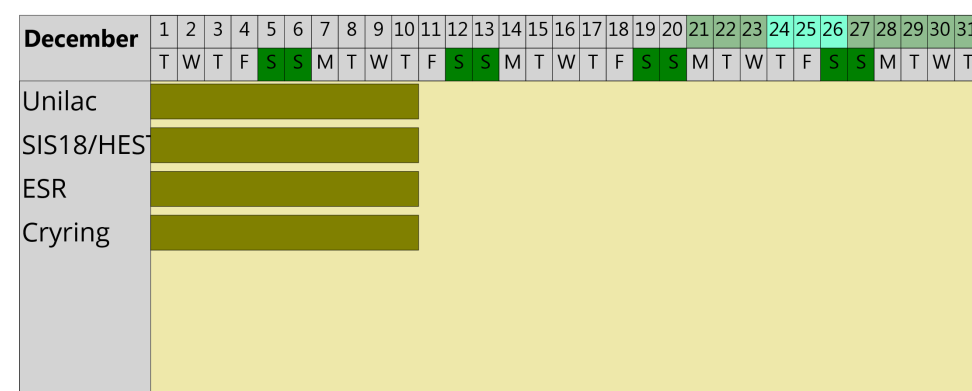

General Plan of Accelerator Operations 2020 **DRAFT**

Legend

RF Conditioning		Holidays	
Dry-Run		Weekends	
Beam Setup		Public Holidays	
Engineering-Run			
Physics-Run			
Operator Training			
Bake-Out			

Information

Date of last update: 2019-06-25
 Stephan Reimann, Head of Operations, Tel 01520 4206156, Email: s.reimann@gsi.de

User Beamtime

Name:	Days:	Shifts:
Unilac	109	327
SIS18/HEST	106	318
ESR	100	300
Crying	100	300
MCR manned:	177	531