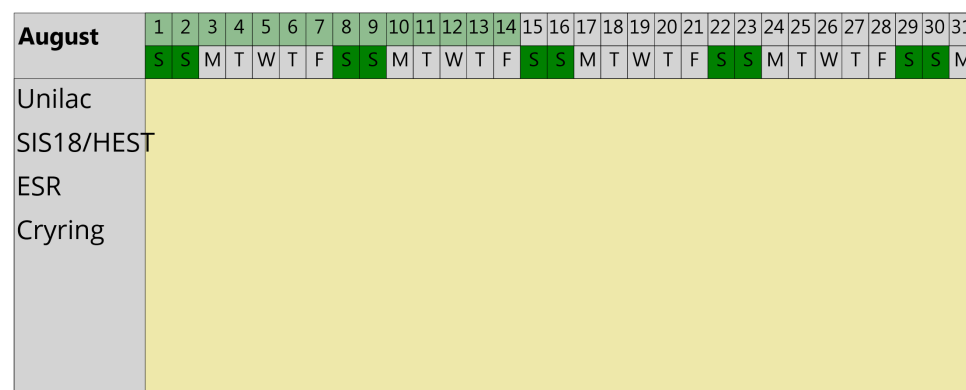

General Plan of Accelerator Operations 2020 **DRAFT**

Legend

RF Conditioning		Holidays	
Dry-Run		Weekends	
Beam Setup		Public Holidays	
Engineering-Run			
Physics-Run			
Operator Training			
Bake-Out			

Information

Date of last update: 2019-06-25
 Stephan Reimann, Head of Operations, Tel 01520 4206156, Email: s.reimann@gsi.de

User Beamtime

Name:	Days:	Shifts:
Unilac	109	327
SIS18/HEST	106	318
ESR	100	300
Crying	100	300
MCR manned:	177	531