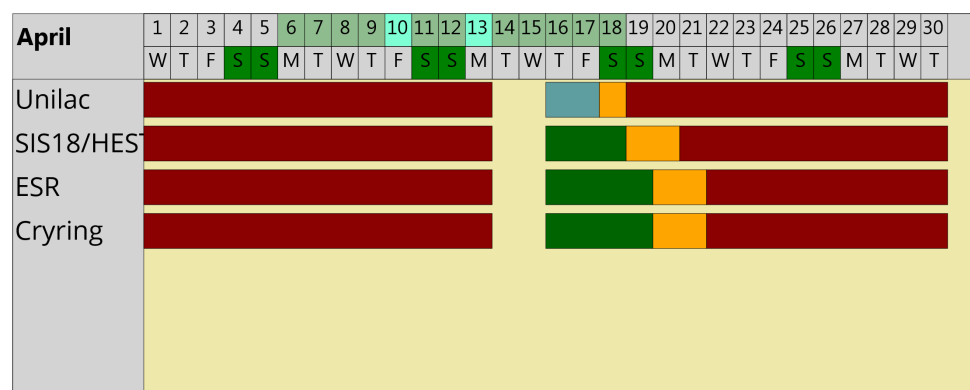

General Plan of Accelerator Operations 2020 **DRAFT**

Legend

RF Conditioning		Holidays	
Dry-Run		Weekends	
Beam Setup		Public Holidays	
Engineering-Run			
Physics-Run			
Operator Training			
Bake-Out			

Information

Date of last update: 2019-06-25
 Stephan Reimann, Head of Operations, Tel 01520 4206156, Email: s.reimann@gsi.de

User Beamtime

Name:	Days:	Shifts:
Unilac	109	327
SIS18/HEST	106	318
ESR	100	300
Crying	100	300
MCR manned:	177	531