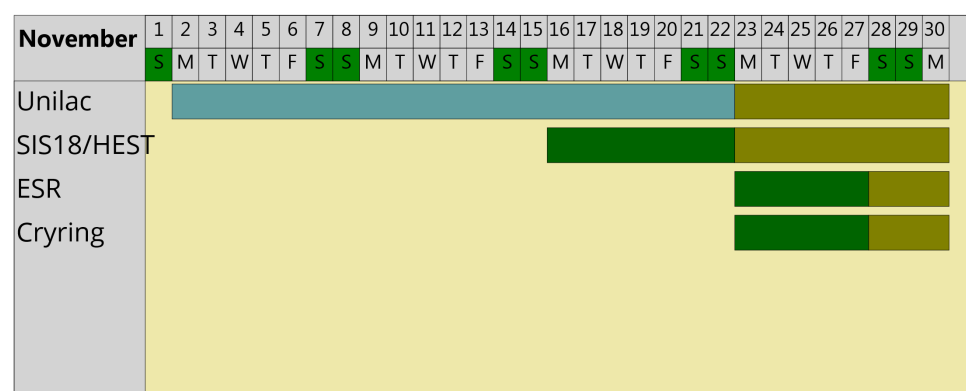

General Plan of Accelerator Operations 2020 **DRAFT**

Legend

RF Conditioning		Holidays	
Dry-Run		Weekends	
Beam Setup		Public Holidays	
Engineering-Run			
Physics-Run			
Operator Training			
Bake-Out			

Information

Date of last update: 2019-06-25
 Stephan Reimann, Head of Operations, Tel 01520 4206156, Email: s.reimann@gsi.de

User Beamtime

Name:	Days:	Shifts:
Unilac	109	327
SIS18/HEST	106	318
ESR	100	300
Crying	100	300
MCR manned:	177	531