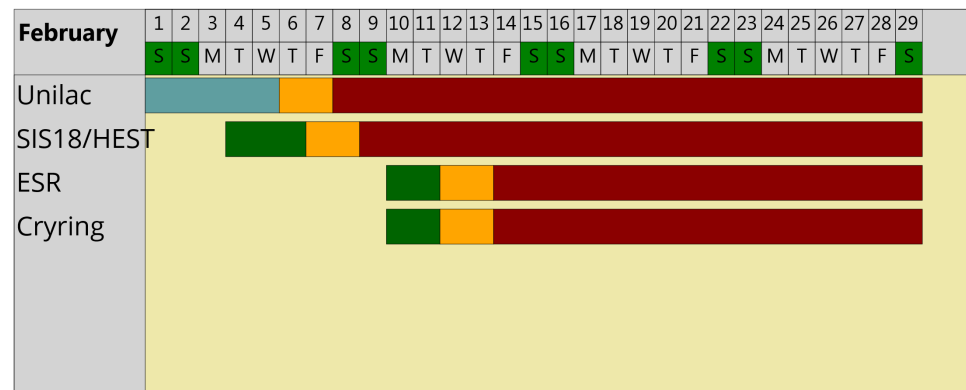

General Plan of Accelerator Operations 2020 **DRAFT**

Legend

RF Conditioning		Holidays	
Dry-Run		Weekends	
Beam Setup		Public Holidays	
Engineering-Run			
Physics-Run			
Operator Training			
Bake-Out			

Information

Date of last update: 2019-06-25
 Stephan Reimann, Head of Operations, Tel 01520 4206156, Email: s.reimann@gsi.de

User Beamtime

Name:	Days:	Shifts:
Unilac	109	327
SIS18/HEST	106	318
ESR	100	300
Crying	100	300
MCR manned:	177	531