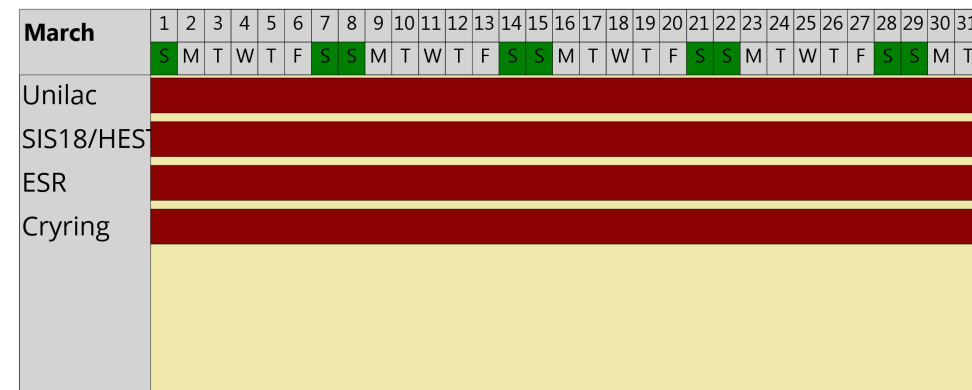

General Plan of Accelerator Operations 2020 **DRAFT**

Legend

RF Conditioning		Holidays	
Dry-Run		Weekends	
Beam Setup		Public Holidays	
Engineering-Run			
Physics-Run			
Operator Training			
Bake-Out			

Information

Date of last update: 2019-06-25
 Stephan Reimann, Head of Operations, Tel 01520 4206156, Email: s.reimann@gsi.de

User Beamtime

Name:	Days:	Shifts:
Unilac	109	327
SIS18/HEST	106	318
ESR	100	300
Crying	100	300
MCR manned:	177	531