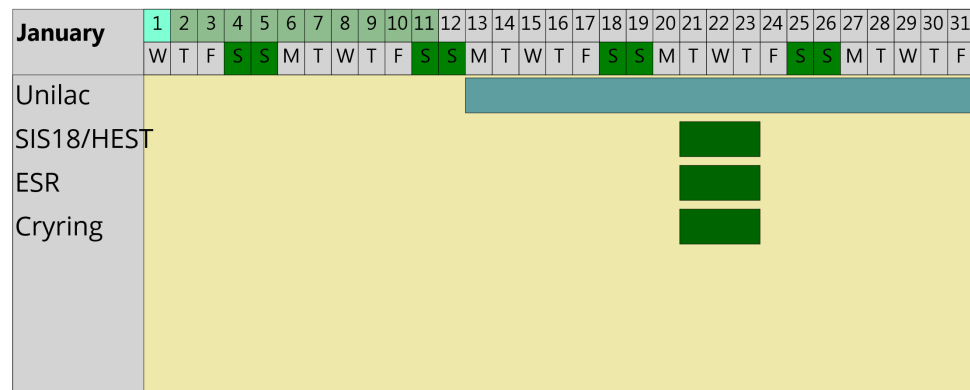

General Plan of Accelerator Operations 2020 **DRAFT**

Legend

RF Conditioning		Holidays	
Dry-Run		Weekends	
Beam Setup		Public Holidays	
Engineering-Run			
Physics-Run			
Operator Training			
Bake-Out			

Information

Date of last update: 2019-06-25
 Stephan Reimann, Head of Operations, Tel 01520 4206156, Email: s.reimann@gsi.de

User Beamtime

Name:	Days:	Shifts:
Unilac	109	327
SIS18/HEST	106	318
ESR	100	300
Crying	100	300
MCR manned:	177	531