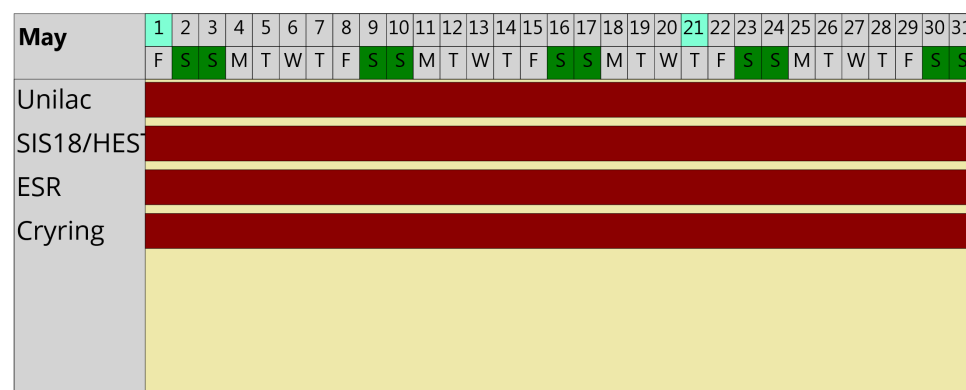

General Plan of Accelerator Operations 2020 **DRAFT**

Legend

RF Conditioning		Holidays	
Dry-Run		Weekends	
Beam Setup		Public Holidays	
Engineering-Run			
Physics-Run			
Operator Training			
Bake-Out			

Information

Date of last update: 2019-06-25
 Stephan Reimann, Head of Operations, Tel 01520 4206156, Email: s.reimann@gsi.de

User Beamtime

Name:	Days:	Shifts:
Unilac	109	327
SIS18/HEST	106	318
ESR	100	300
Crying	100	300
MCR manned:	177	531