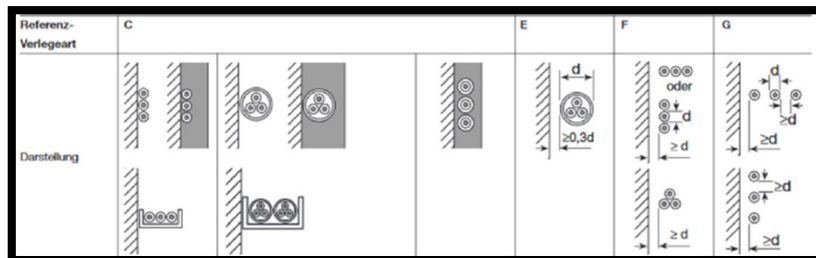

Barrel DIRC Cable Routing

- Readout electronics arranged in sub-racks.
- Cables and supply lines merged in each quadrant.

Barrel DIRC Cable Routing

Table 7.2: Table of the present status of the total number of cables and supply lines. In the single cross section the insulations are included.

Cable routing to service area E10

- High voltage cables
- 4x cable bundles (ø30mm)
 - 9U multichannel HV system

Cable routing to service area E10

Selection of cables

DIN VDE 0298-4

Installation types and maximum ampacities of cables.

Needed information to check the maximum ampacity:

- Installation types (in/on walls; open/closed cable tray; cable bridge; etc.)
- Maximum ambient temperature
- Number of cables in one cable tray
- etc.....

Summary

- Barrel DIRC cable routing request to TC (routing to balcony west rack and service area E10).
- More information about common used cable trays are needed.