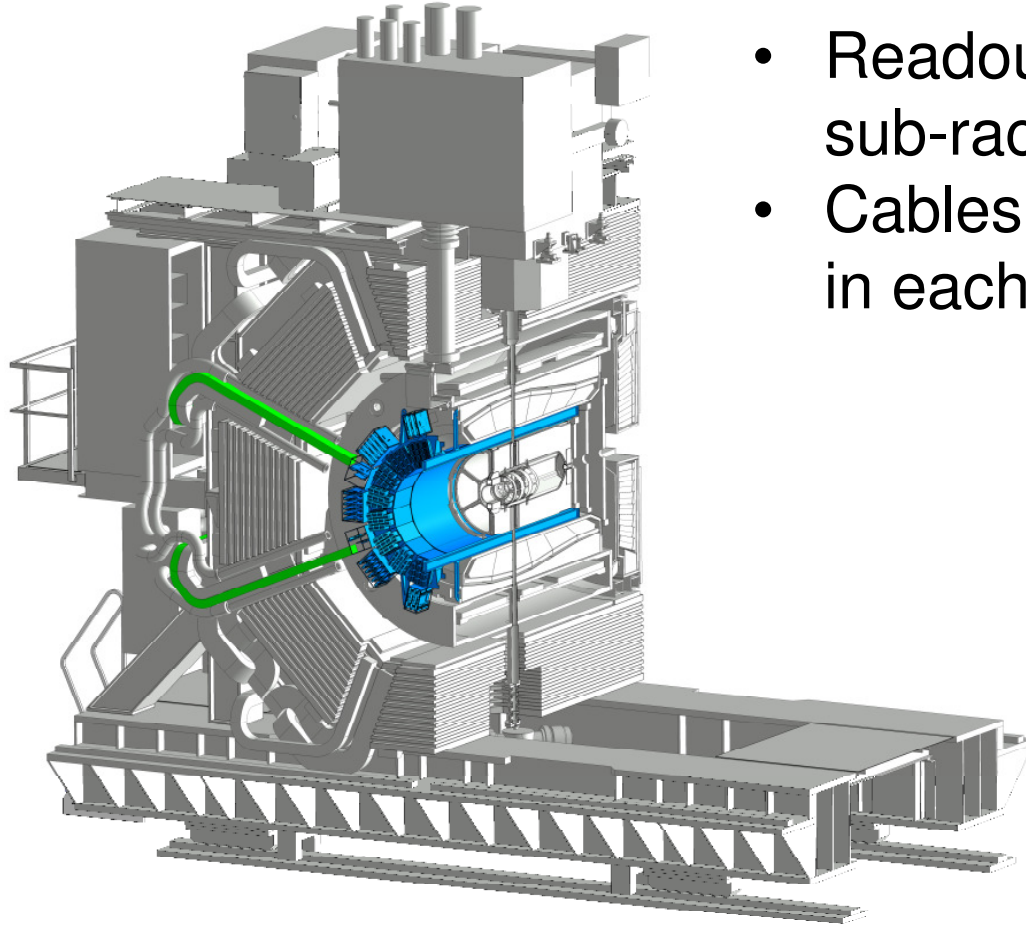

Barrel DIRC Cable Routing

Andreas Gerhardt
PANDA Collaboration Meeting 17/1

Outlines

- Barrel DIRC cable routing
(balcony west rack; service area E10)
- Selection of cables (DIN VDE 0298-4)

Main parts of the Barrel DIRC

Expansion volume / Readout	
Internal radius	448mm
External radius	1080mm
Total weight	≈ 500kg
z-position	-1710... -1190mm
Δz	520mm

Radiator bars / SciTil support	
Internal radius	448mm
External radius	538mm
Total weight	≈ 400kg
z-position	-1190... +1270mm
Δz	2460mm

Barrel DIRC Cable Routing

- Readout electronics arranged in sub-racks.
- Cables and supply lines merged in each quadrant.

Barrel DIRC Cable Routing

Table 7.2: Table of the present status of the total number of cables and supply lines. In the single cross section the insulations are included.