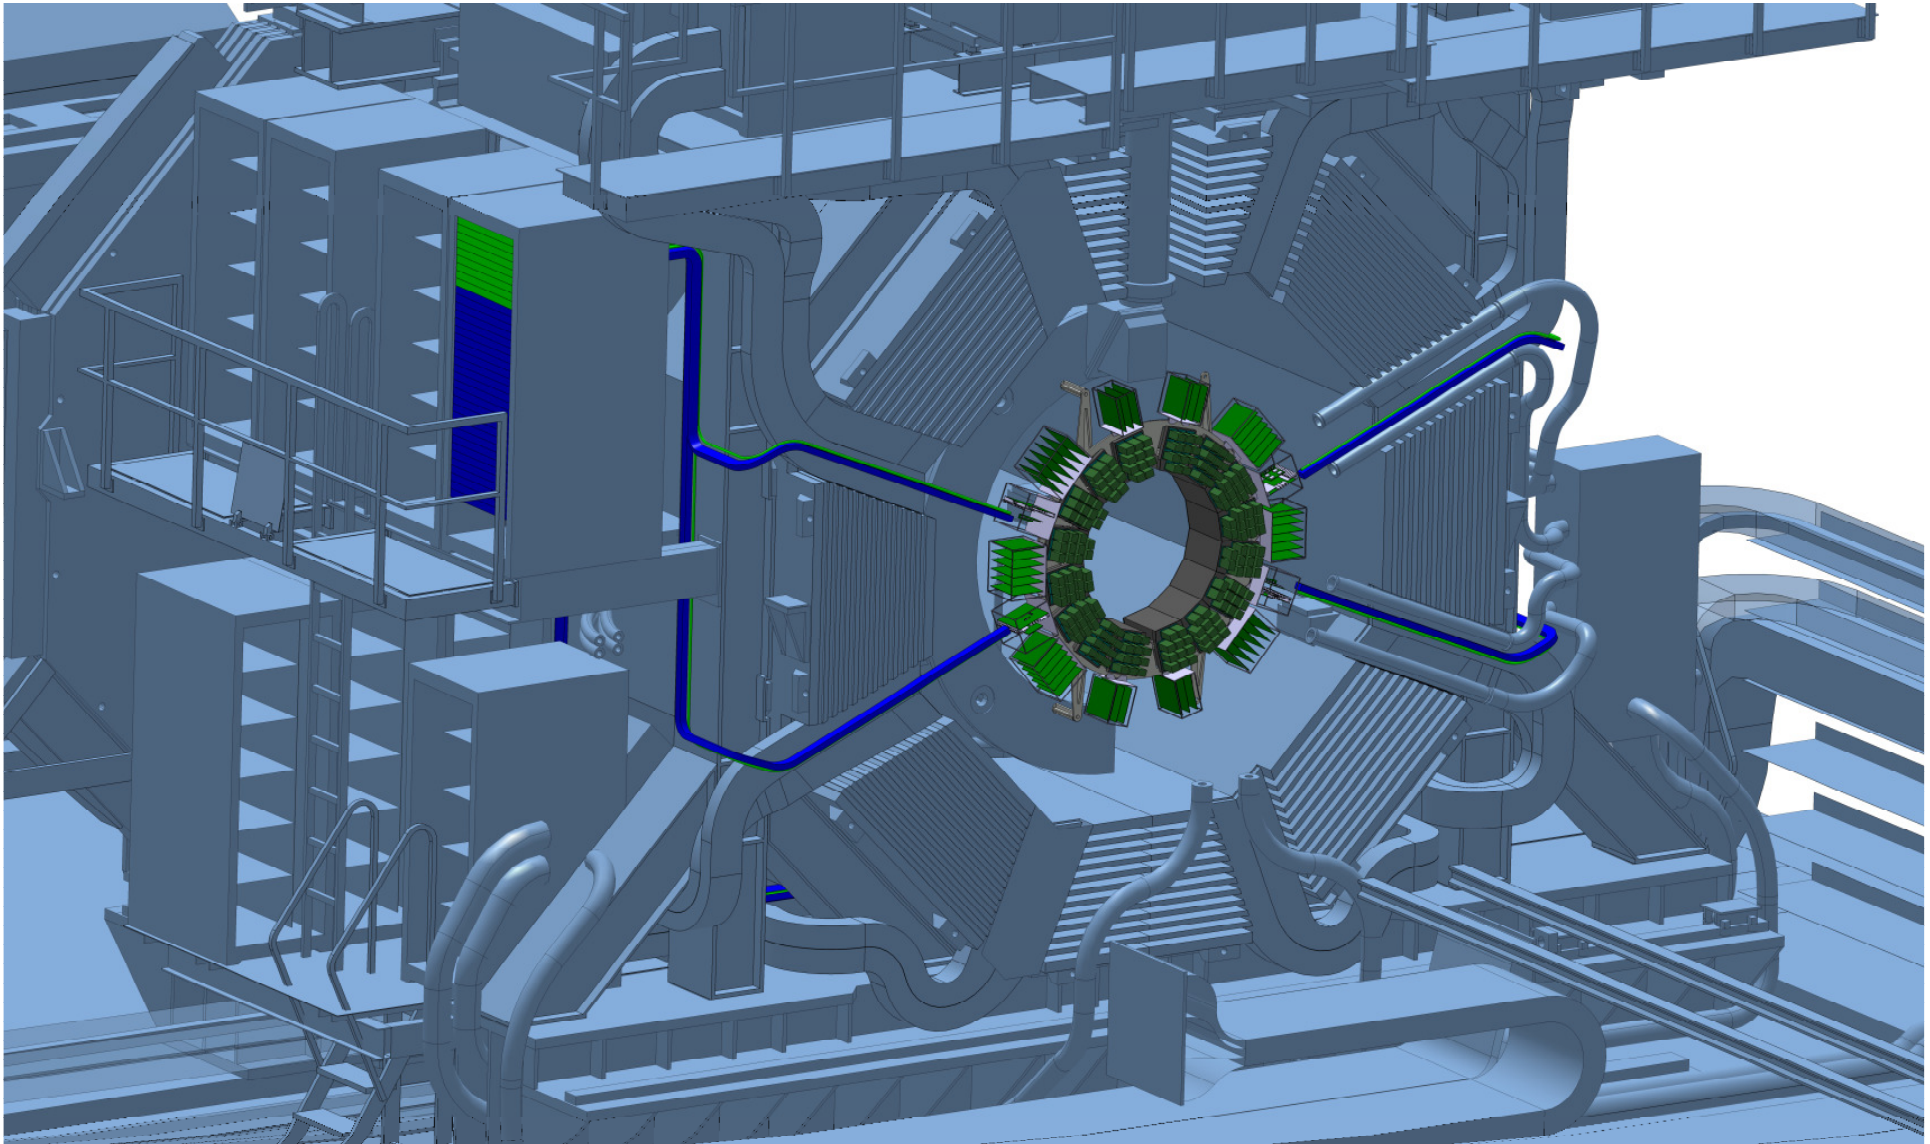

Barrel DIRC Cable Routing

- Readout electronics arranged in sub-racks.
- Cables and supply lines merged in each quadrant.

Barrel DIRC Cable Routing

Table 7.2: Table of the present status of the total number of cables and supply lines. In the single cross section the insulations are included.

Cable routing to balcony west rack

Low voltage cables

- 4x cable bundles (ø15-20mm)
- 9U multichannel LV system

FEE cooling/ nitrogen supply

- 4x path of 55x35mm
- 25-30U gas distribution system

Cable routing to balcony west rack

Cable routing to service area E10

- High voltage cables
- 4x cable bundles (ø30mm)
 - 9U multichannel HV system

Cable routing to service area E10

Selection of cables

DIN VDE 0298-4

Installation types and maximum ampacities of cables.