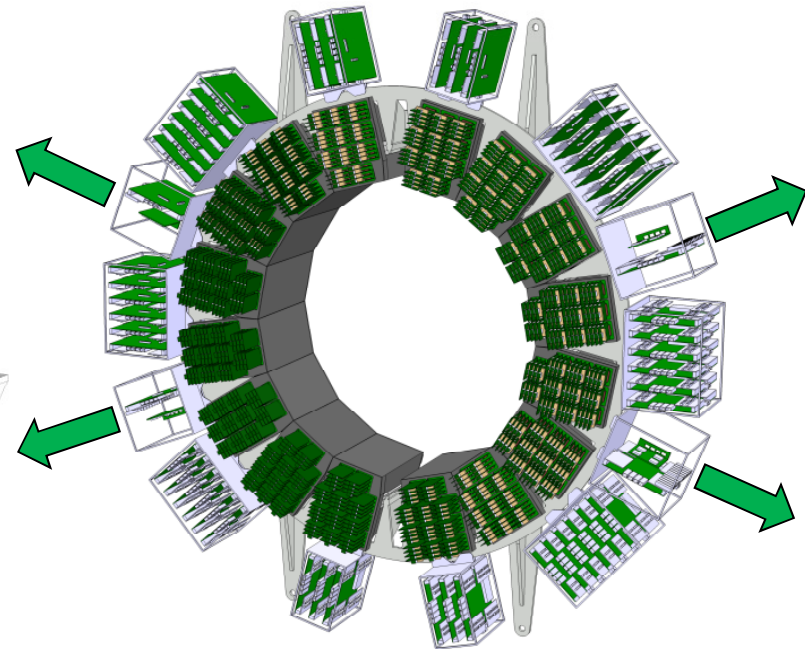

Barrel DIRC Cable Routing

Andreas Gerhardt
PANDA Collaboration Meeting 17/1

Outlines

- Barrel DIRC cable routing
(balcony west rack; service area E10)
- Selection of cables (DIN VDE 0298-4)

Main parts of the Barrel DIRC

Expansion volume / Readout	
Internal radius	448mm
External radius	1080mm
Total weight	≈ 500kg
z-position	-1710... -1190mm
Δz	520mm

Radiator bars / SciTil support	
Internal radius	448mm
External radius	538mm
Total weight	≈ 400kg
z-position	-1190... +1270mm
Δz	2460mm

Barrel DIRC Cable Routing

- Readout electronics arranged in sub-racks.
- Cables and supply lines merged in each quadrant.

Barrel DIRC Cable Routing

Table 7.2: Table of the present status of the total number of cables and supply lines. In the single cross section the insulations are included.

Type	Connection	Number of units	Cross section [mm ²]	
			Single unit	Total
HV cables	176 MCP-PMTs	176 coaxial cables	15	2640
LV cables	44 TRBs	88 cables	7	616
Readout cables	4 TRB hubs	4 ethernet cables	30	120
FEE cooling lines	FEE	4 inlet lines	250	1000
	FEE	4 outlet lines	250	1000
Nitrogen supply lines	prism & radiator boxes	32 inlet lines	29	928
	prism & radiator boxes	32 outlet line	29	928