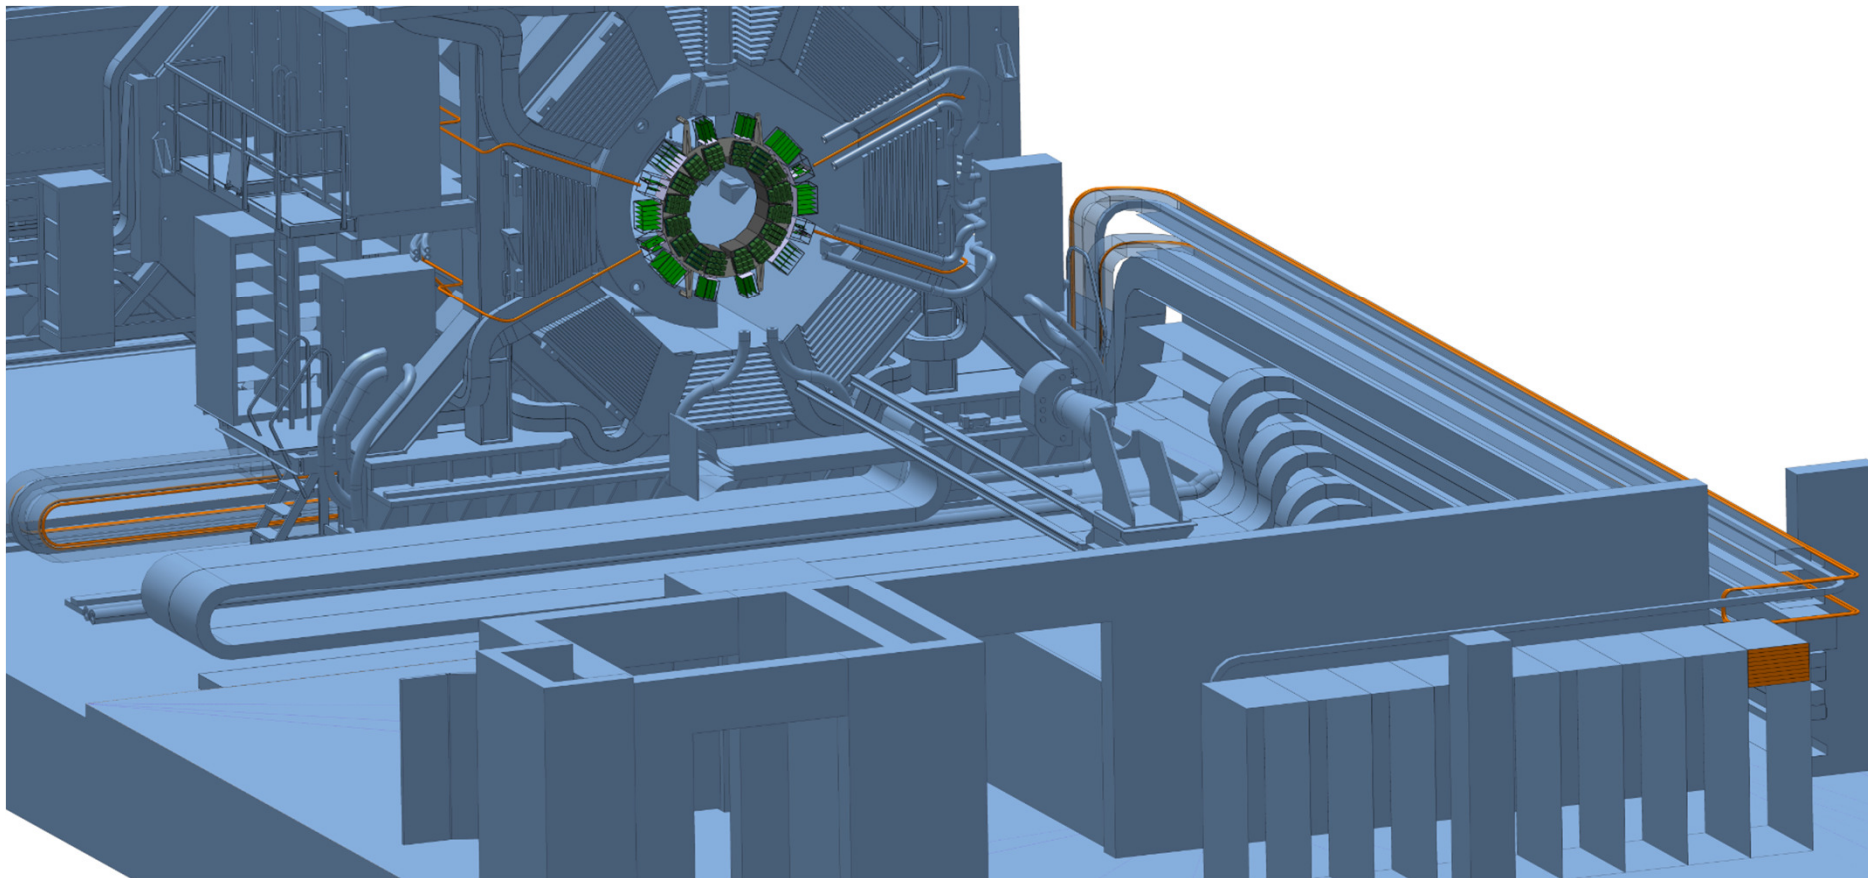

Barrel DIRC Cable Routing

- Readout electronics arranged in sub-racks.
- Cables and supply lines merged in each quadrant.

Barrel DIRC Cable Routing

Table 7.2: Table of the present status of the total number of cables and supply lines. In the single cross section the insulations are included.

Cable routing to balcony west rack

Low voltage cables

- 4x cable bundles (ø15-20mm)
- 9U multichannel LV system

FEE cooling/ nitrogen supply

- 4x path of 55x35mm
- 25-30U gas distribution system

Cable routing to balcony west rack

Cable routing to service area E10

- High voltage cables
- 4x cable bundles (ø30mm)
 - 9U multichannel HV system

Cable routing to service area E10

Selection of cables

DIN VDE 0298-4

Installation types and maximum ampacities of cables.

Summary

- Barrel DIRC cable routing request to TC (routing to balcony west rack and service area E10).
- More information about common used cable trays are needed.