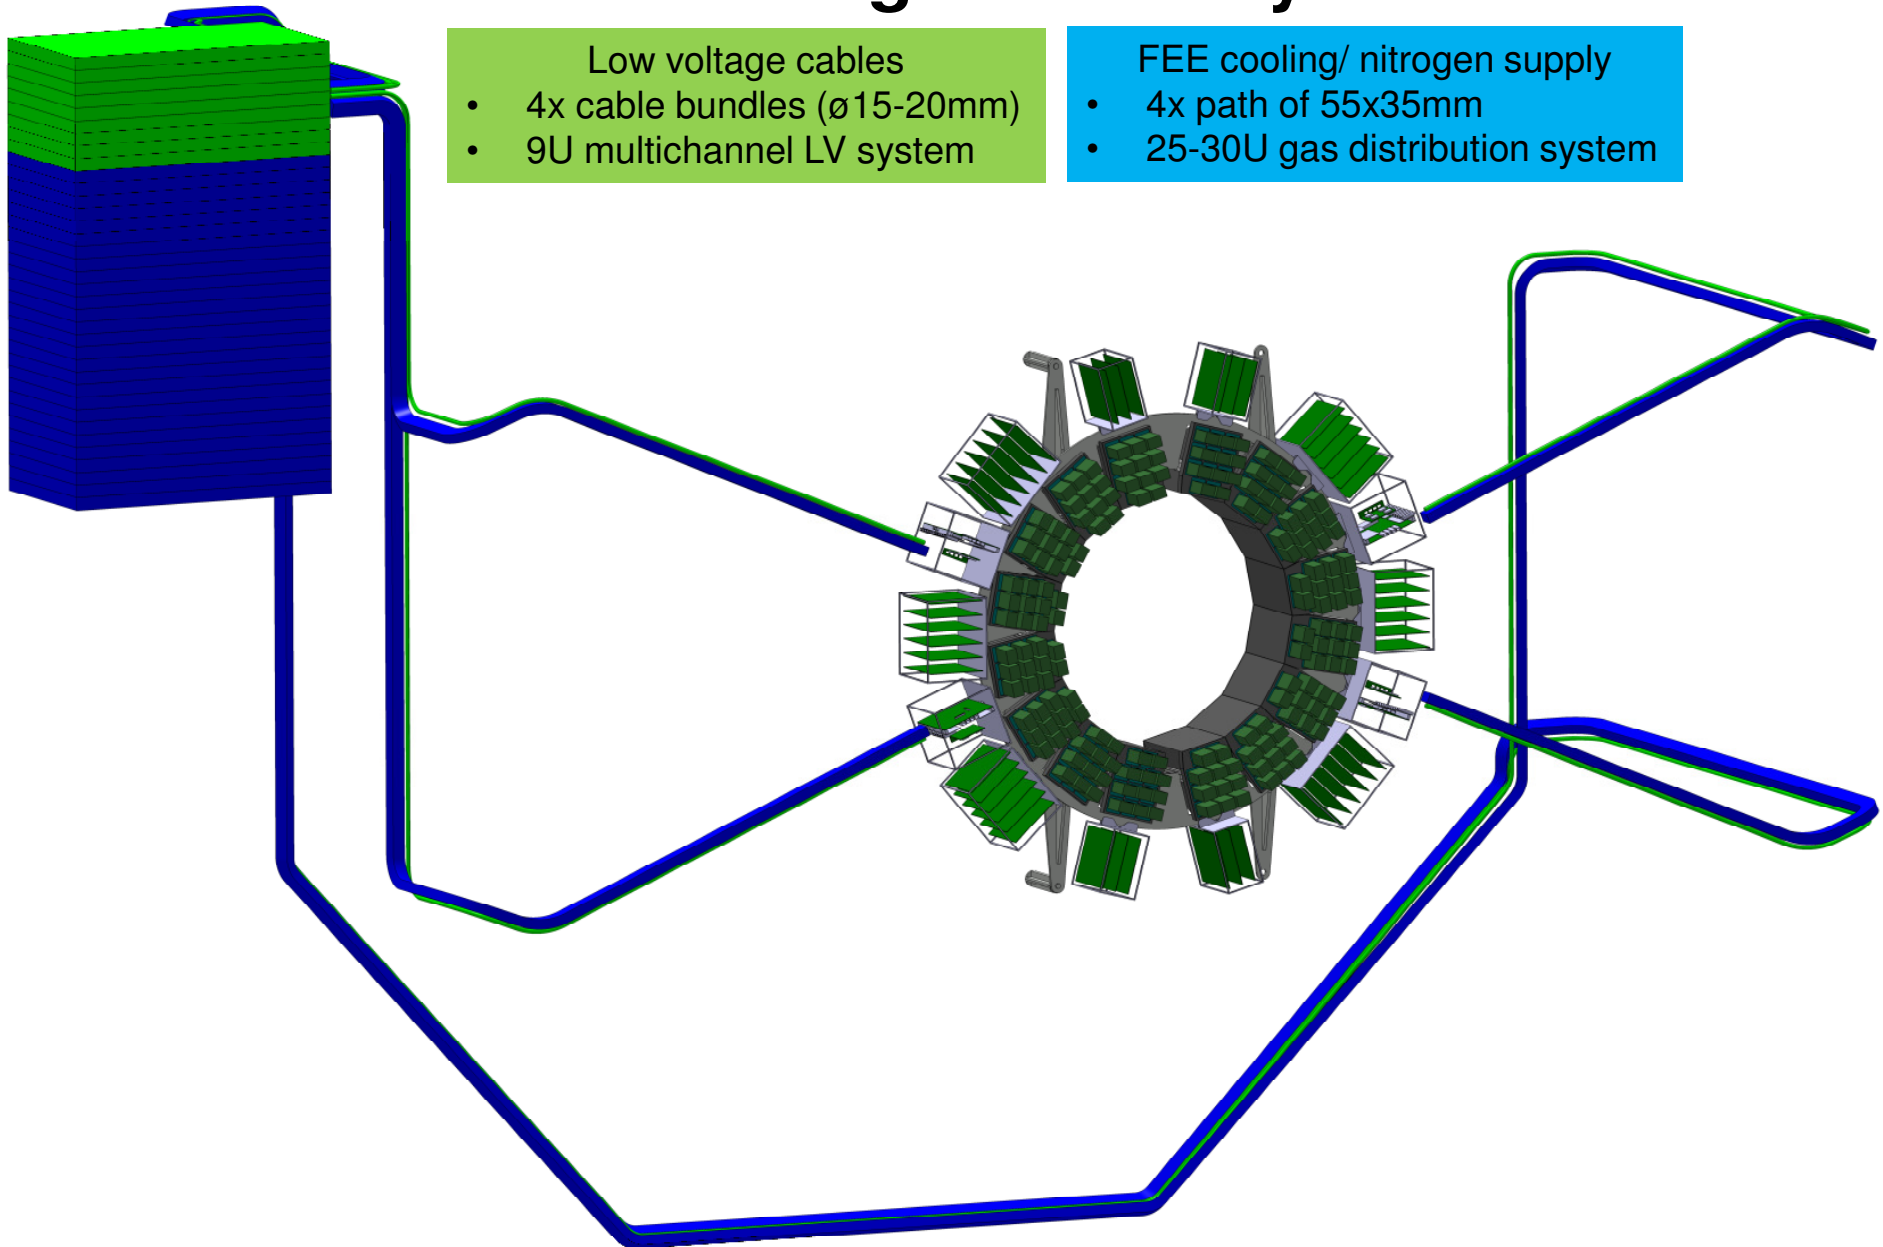

Barrel DIRC Cable Routing

- Readout electronics arranged in sub-racks.
- Cables and supply lines merged in each quadrant.

Barrel DIRC Cable Routing

Table 7.2: Table of the present status of the total number of cables and supply lines. In the single cross section the insulations are included.

Type	Connection	Number of units	Cross section [mm ²]	
			Single unit	Total
HV cables	176 MCP-PMTs	176 coaxial cables	15	2640
LV cables	44 TRBs	88 cables	7	616
Readout cables	4 TRB hubs	4 ethernet cables	30	120
FEE cooling lines	FEE	4 inlet lines	250	1000
	FEE	4 outlet lines	250	1000
Nitrogen supply lines	prism & radiator boxes	32 inlet lines	29	928
	prism & radiator boxes	32 outlet line	29	928

Cable routing to balcony west rack

Low voltage cables

- 4x cable bundles (ø15-20mm)
- 9U multichannel LV system

FEE cooling/ nitrogen supply

- 4x path of 55x35mm
- 25-30U gas distribution system

Cable routing to balcony west rack

Cable routing to service area E10

- High voltage cables
- 4x cable bundles (ø30mm)
 - 9U multichannel HV system

Cable routing to service area E10

Selection of cables

DIN VDE 0298-4

Installation types and maximum ampacities of cables.