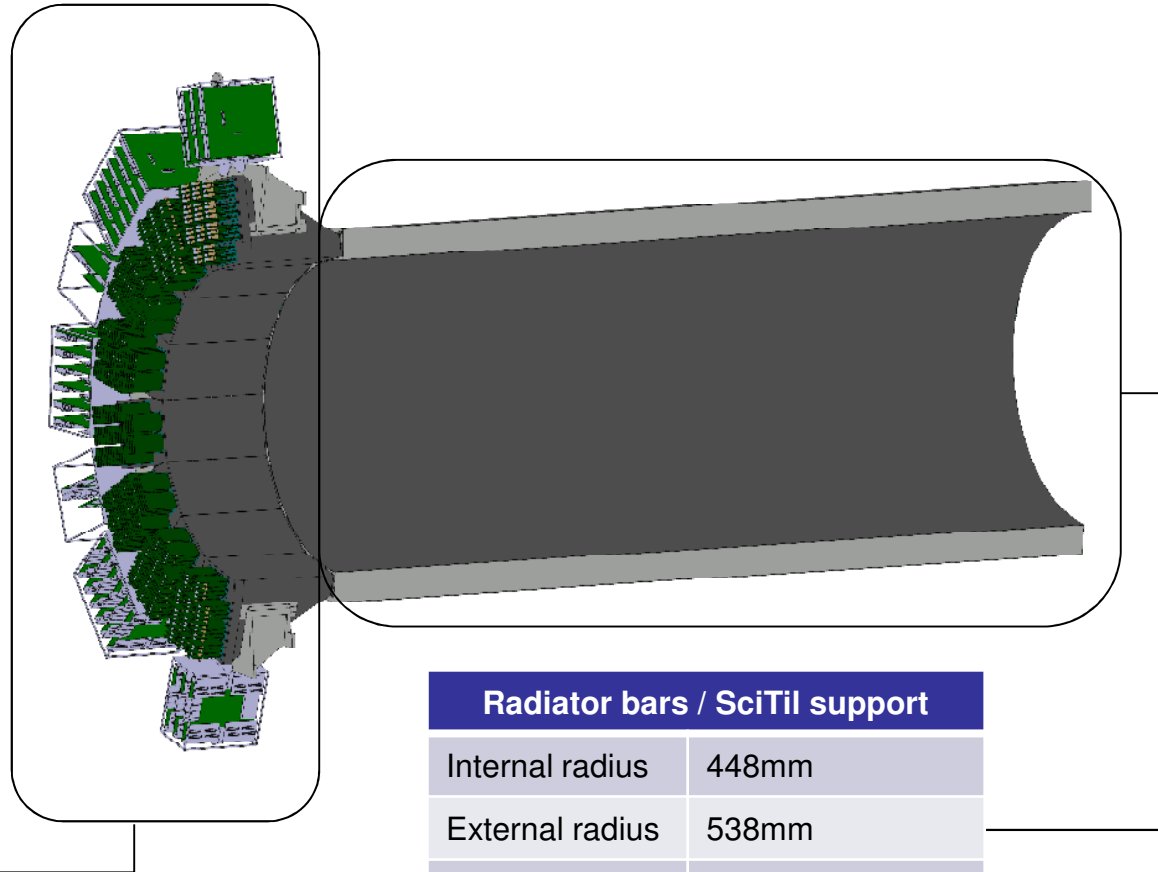

Barrel DIRC Cable Routing

Andreas Gerhardt
PANDA Collaboration Meeting 17/1

Outlines

- Barrel DIRC cable routing
(balcony west rack; service area E10)
- Selection of cables (DIN VDE 0298-4)

Main parts of the Barrel DIRC

Expansion volume / Readout	
Internal radius	448mm
External radius	1080mm
Total weight	≈ 500kg
z-position	-1710... -1190mm
Δz	520mm

Radiator bars / SciTil support	
Internal radius	448mm
External radius	538mm
Total weight	≈ 400kg
z-position	-1190... +1270mm
Δz	2460mm

Barrel DIRC Cable Routing

- Readout electronics arranged in sub-racks.
- Cables and supply lines merged in each quadrant.

Barrel DIRC Cable Routing

Table 7.2: Table of the present status of the total number of cables and supply lines. In the single cross section the insulations are included.